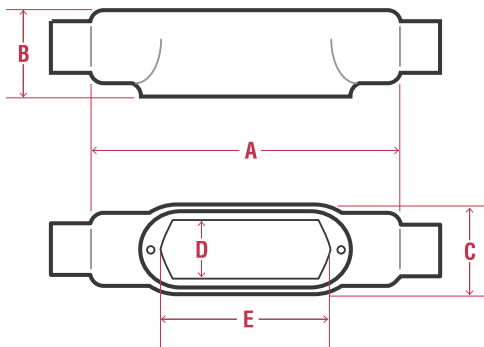

Conduit Bodies – Mogul Technical Data

BC

PIPE SIZE	FERROUS CATALOG #	NOMINAL WEIGHT	A	B	C	D	E	ALUMINUM CATALOG #
1"	PRBC3	3.2	9.56	1.92	2.27	1.88	6	PRBC3SA
1-1/4"	PRBC4	4.2	9.56	2.35	2.27	1.88	6	PRBC4SA
1-1/2"	PRBC5	6.0	13.75	2.60	3.08	2.63	10	PRBC5SA
2"	PRBC6	7.0	13.75	3.17	3.08	2.63	10	PRBC6SA
2-1/2"	PRBC7	13.8	18.38	3.67	4.33	3.81	15	PRBC7SA
3"	PRBC8	17.5	18.38	4.42	4.33	3.81	15	PRBC8SA
3-1/2"	PRBC9	25.0	23.75	4.92	5.33	4.75	20	PRBC9SA
4"	PRBC10	28.0	23.75	5.42	5.33	4.75	20	PRBC10SA

(cover sold separately)