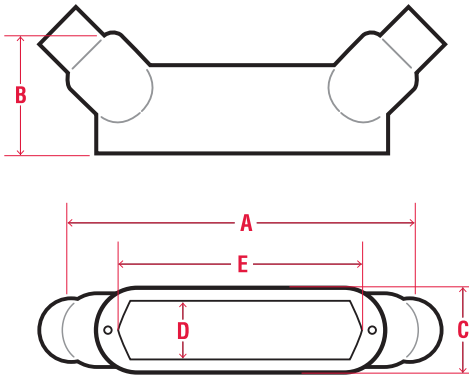

Standards:

Steel and Aluminum

- UL 514A, 514D (E231035)
- CSA C22.2 No. 18, CSA C22.2 No. 42

Conduit Bodies – Mogul Technical Data

BC

| PIPE SIZE | FERROUS CATALOG # | NOMINAL WEIGHT | A | B | C | D | E | ALUMINUM CATALOG # |
|-----------|-------------------|----------------|-------|------|------|------|----|--------------------|
| 1" | PRBC3 | 3.2 | 9.56 | 1.92 | 2.27 | 1.88 | 6 | PRBC3SA |
| 1-1/4" | PRBC4 | 4.2 | 9.56 | 2.35 | 2.27 | 1.88 | 6 | PRBC4SA |
| 1-1/2" | PRBC5 | 6.0 | 13.75 | 2.60 | 3.08 | 2.63 | 10 | PRBC5SA |
| 2" | PRBC6 | 7.0 | 13.75 | 3.17 | 3.08 | 2.63 | 10 | PRBC6SA |
| 2-1/2" | PRBC7 | 13.8 | 18.38 | 3.67 | 4.33 | 3.81 | 15 | PRBC7SA |
| 3" | PRBC8 | 17.5 | 18.38 | 4.42 | 4.33 | 3.81 | 15 | PRBC8SA |
| 3-1/2" | PRBC9 | 25.0 | 23.75 | 4.92 | 5.33 | 4.75 | 20 | PRBC9SA |
| 4" | PRBC10 | 28.0 | 23.75 | 5.42 | 5.33 | 4.75 | 20 | PRBC10SA |

(cover sold separately)

Conduit Bodies and Covers

Conduit Bodies – Mogul Technical Data

BUB

| PIPE SIZE | FERROUS CATALOG # | NOMINAL WEIGHT | A | B | C | D | E | ALUMINUM CATALOG # |
|-----------|-------------------|----------------|-------|------|------|------|----|--------------------|
| 1" | PRBUB3 | 3.2 | 9.19 | 2.69 | 2.27 | 1.88 | 6 | PRBUB3SA |
| 1-1/4" | PRBUB4 | 4.0 | 9.31 | 3.19 | 2.27 | 1.88 | 6 | PRBUB4SA |
| 1-1/2" | PRBUB5 | 5.9 | 13.50 | 3.50 | 3.08 | 2.63 | 10 | PRBUB5SA |
| 2" | PRBUB6 | 7.8 | 13.50 | 4.13 | 3.08 | 2.63 | 10 | PRBUB6SA |
| 2-1/2" | PRBUB7 | 12.5 | 17.75 | 4.81 | 4.33 | 3.81 | 15 | PRBUB7SA |
| 3" | PRBUB8 | 17.0 | 17.88 | 5.63 | 4.33 | 3.81 | 15 | PRBUB8SA |
| 3-1/2" | PRBUB9 | 25.0 | 23.38 | 6.38 | 5.33 | 4.75 | 20 | PRBUB9SA |
| 4" | PRBUB10 | 28.0 | 23.25 | 6.81 | 5.33 | 4.75 | 20 | PRBUB10SA |