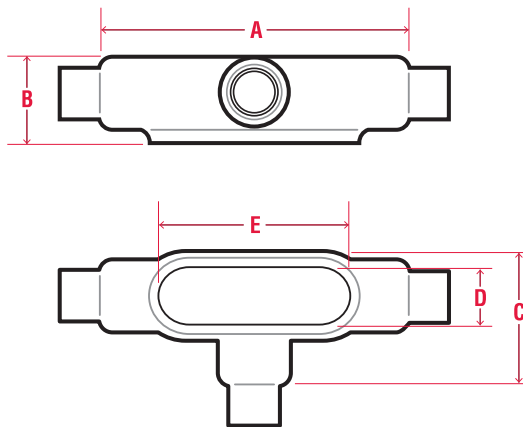

BT

PIPE SIZE	FERROUS CATALOG #	NOMINAL WEIGHT	A	B	C	D	E	ALUMINUM CATALOG #
1"	PRBT3	3.2	9.56	1.92	3.24	1.88	6	PRBT3SA
1-1/4"	PRBT4	3.6	9.56	2.35	3.24	1.88	6	PRBT4SA
1-1/2"	PRBT5	7.5	13.75	2.60	4.14	2.63	10	PRBT5SA
2"	PRBT6	9.0	13.75	3.17	4.14	2.63	10	PRBT6SA
2-1/2"	PRBT7	15.0	18.38	3.67	5.67	3.81	15	PRBT7SA
3"	PRBT8	19.0	18.38	4.42	5.80	3.81	15	PRBT8SA
3-1/2"	PRBT9	29.0	23.75	4.92	6.96	4.75	20	PRBT9SA
4"	PRBT10	32.0	23.75	5.42	6.96	4.75	20	PRBT10SA

(cover sold separately)

BG COVERS (body sold separately)

FERROUS CATALOG #	DESCRIPTION	NOMINAL WEIGHT	ALUMINUM CATALOG #
PRBG48	1 - 1 1/4 BG COVER MOGUL	2.5	PRBG48SA
PRBG68	1 1/2 - 2 BG COVER MOGUL	3.2	PRBG68SA
PRBG88	2 1/2 - 3 BG COVER MOGUL	6.4	PRBG88SA
PRBG98	3 1/2 - 4 BG COVER MOGUL	9.8	PRBG98SA

Contact us:
customerservice@plastibond.com

Visit www.plastibond.com
For more information