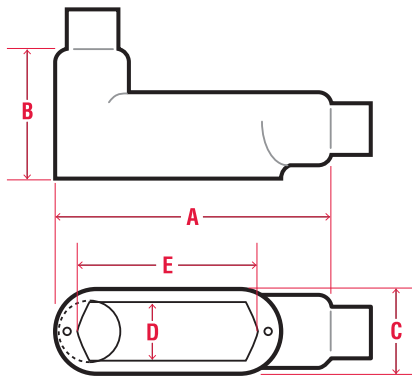

(cover sold separately)

Conduit Bodies and Covers

Conduit Bodies – Mogul Technical Data

BUB

| PIPE SIZE | FERROUS CATALOG # | NOMINAL WEIGHT | A | B | C | D | E | ALUMINUM CATALOG # |
|-----------|-------------------|----------------|-------|------|------|------|----|--------------------|
| 1" | PRBUB3 | 3.2 | 9.19 | 2.69 | 2.27 | 1.88 | 6 | PRBUB3SA |
| 1-1/4" | PRBUB4 | 4.0 | 9.31 | 3.19 | 2.27 | 1.88 | 6 | PRBUB4SA |
| 1-1/2" | PRBUB5 | 5.9 | 13.50 | 3.50 | 3.08 | 2.63 | 10 | PRBUB5SA |
| 2" | PRBUB6 | 7.8 | 13.50 | 4.13 | 3.08 | 2.63 | 10 | PRBUB6SA |
| 2-1/2" | PRBUB7 | 12.5 | 17.75 | 4.81 | 4.33 | 3.81 | 15 | PRBUB7SA |
| 3" | PRBUB8 | 17.0 | 17.88 | 5.63 | 4.33 | 3.81 | 15 | PRBUB8SA |
| 3-1/2" | PRBUB9 | 25.0 | 23.38 | 6.38 | 5.33 | 4.75 | 20 | PRBUB9SA |
| 4" | PRBUB10 | 28.0 | 23.25 | 6.81 | 5.33 | 4.75 | 20 | PRBUB10SA |

(cover sold separately)

BLB

| PIPE SIZE | FERROUS CATALOG # | NOMINAL WEIGHT | A | B | C | D | E | ALUMINUM CATALOG # |
|-----------|-------------------|----------------|-------|------|------|------|----|--------------------|
| 1" | PRBLB3 | 3.2 | 8.63 | 2.84 | 2.27 | 1.88 | 6 | PRBLB3SA |
| 1-1/4" | PRBLB4 | 4.2 | 8.63 | 3.28 | 2.27 | 1.88 | 6 | PRBLB4SA |
| 1-1/2" | PRBLB5 | 6.0 | 12.73 | 3.63 | 3.08 | 2.63 | 10 | PRBLB5SA |
| 2" | PRBLB6 | 7.0 | 12.73 | 4.19 | 3.08 | 2.63 | 10 | PRBLB6SA |
| 2-1/2" | PRBLB7 | 13.8 | 16.95 | 5.09 | 4.33 | 3.81 | 15 | PRBLB7SA |
| 3" | PRBLB8 | 17.5 | 16.95 | 5.84 | 4.33 | 3.81 | 15 | PRBLB8SA |
| 3-1/2" | PRBLB9 | 25.0 | 22.17 | 6.50 | 5.33 | 4.75 | 20 | PRBLB9SA |
| 4" | PRBLB10 | 28.0 | 22.17 | 7.00 | 5.33 | 4.75 | 20 | PRBLB10SA |