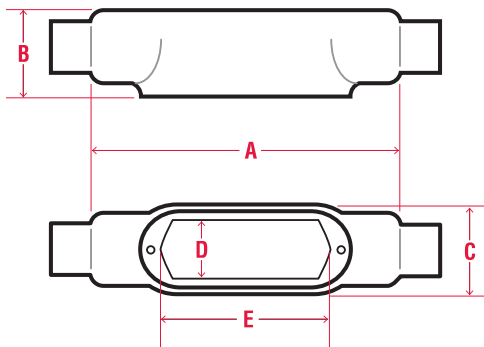

Features:

- 40 mil gray PVC exterior coating
- 2 mil red urethane interior coating
- 8 trade sizes from 1" through 4"
- Sealing sleeves on all conduit openings
- Molded-in seal between bodies and covers
- Large cover openings provide ample room

Standards:

Steel and Aluminum

- UL 514A, 514D (E231035)
- CSA C22.2 No. 18, CSA C22.2 No. 42

Conduit Bodies – Mogul Technical Data

BC

| PIPE SIZE | FERROUS CATALOG # | NOMINAL WEIGHT | A | B | C | D | E | ALUMINUM CATALOG # |
|-----------|-------------------|----------------|-------|------|------|------|----|--------------------|
| 1" | PRBC3 | 3.2 | 9.56 | 1.92 | 2.27 | 1.88 | 6 | PRBC3SA |
| 1-1/4" | PRBC4 | 4.2 | 9.56 | 2.35 | 2.27 | 1.88 | 6 | PRBC4SA |
| 1-1/2" | PRBC5 | 6.0 | 13.75 | 2.60 | 3.08 | 2.63 | 10 | PRBC5SA |
| 2" | PRBC6 | 7.0 | 13.75 | 3.17 | 3.08 | 2.63 | 10 | PRBC6SA |
| 2-1/2" | PRBC7 | 13.8 | 18.38 | 3.67 | 4.33 | 3.81 | 15 | PRBC7SA |
| 3" | PRBC8 | 17.5 | 18.38 | 4.42 | 4.33 | 3.81 | 15 | PRBC8SA |
| 3-1/2" | PRBC9 | 25.0 | 23.75 | 4.92 | 5.33 | 4.75 | 20 | PRBC9SA |
| 4" | PRBC10 | 28.0 | 23.75 | 5.42 | 5.33 | 4.75 | 20 | PRBC10SA |

(cover sold separately)

Conduit Bodies and Covers

Conduit Bodies – Mogul Technical Data

BUB

| PIPE SIZE | FERROUS CATALOG # | NOMINAL WEIGHT | A | B | C | D | E | ALUMINUM CATALOG # |
|-----------|-------------------|----------------|-------|------|------|------|----|--------------------|
| 1" | PRBUB3 | 3.2 | 9.19 | 2.69 | 2.27 | 1.88 | 6 | PRBUB3SA |
| 1-1/4" | PRBUB4 | 4.0 | 9.31 | 3.19 | 2.27 | 1.88 | 6 | PRBUB4SA |
| 1-1/2" | PRBUB5 | 5.9 | 13.50 | 3.50 | 3.08 | 2.63 | 10 | PRBUB5SA |
| 2" | PRBUB6 | 7.8 | 13.50 | 4.13 | 3.08 | 2.63 | 10 | PRBUB6SA |
| 2-1/2" | PRBUB7 | 12.5 | 17.75 | 4.81 | 4.33 | 3.81 | 15 | PRBUB7SA |
| 3" | PRBUB8 | 17.0 | 17.88 | 5.63 | 4.33 | 3.81 | 15 | PRBUB8SA |
| 3-1/2" | PRBUB9 | 25.0 | 23.38 | 6.38 | 5.33 | 4.75 | 20 | PRBUB9SA |
| 4" | PRBUB10 | 28.0 | 23.25 | 6.81 | 5.33 | 4.75 | 20 | PRBUB10SA |