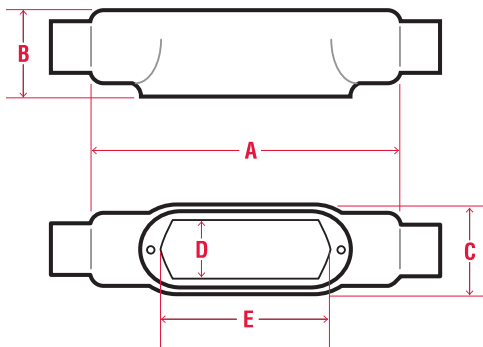

(cover sold separately)

BT

| PIPE SIZE | FERROUS CATALOG # | NOMINAL WEIGHT | A | B | C | D | E | ALUMINUM CATALOG # |
|-----------|-------------------|----------------|-------|------|------|------|----|--------------------|
| 1" | PRBT3 | 3.2 | 9.56 | 1.92 | 3.24 | 1.88 | 6 | PRBT3SA |
| 1-1/4" | PRBT4 | 3.6 | 9.56 | 2.35 | 3.24 | 1.88 | 6 | PRBT4SA |
| 1-1/2" | PRBT5 | 7.5 | 13.75 | 2.60 | 4.14 | 2.63 | 10 | PRBT5SA |
| 2" | PRBT6 | 9.0 | 13.75 | 3.17 | 4.14 | 2.63 | 10 | PRBT6SA |
| 2-1/2" | PRBT7 | 15.0 | 18.38 | 3.67 | 5.67 | 3.81 | 15 | PRBT7SA |
| 3" | PRBT8 | 19.0 | 18.38 | 4.42 | 5.80 | 3.81 | 15 | PRBT8SA |
| 3-1/2" | PRBT9 | 29.0 | 23.75 | 4.92 | 6.96 | 4.75 | 20 | PRBT9SA |
| 4" | PRBT10 | 32.0 | 23.75 | 5.42 | 6.96 | 4.75 | 20 | PRBT10SA |

Features:

- 40 mil gray PVC exterior coating
- 2 mil red urethane interior coating
- 8 trade sizes from 1" through 4"
- Sealing sleeves on all conduit openings
- Molded-in seal between bodies and covers
- Large cover openings provide ample room

Standards:

Steel and Aluminum

- UL 514A, 514D (E231035)
- CSA C22.2 No. 18, CSA C22.2 No. 42

Conduit Bodies – Mogul Technical Data

BC

| PIPE SIZE | FERROUS CATALOG # | NOMINAL WEIGHT | A | B | C | D | E | ALUMINUM CATALOG # |
|-----------|-------------------|----------------|-------|------|------|------|----|--------------------|
| 1" | PRBC3 | 3.2 | 9.56 | 1.92 | 2.27 | 1.88 | 6 | PRBC3SA |
| 1-1/4" | PRBC4 | 4.2 | 9.56 | 2.35 | 2.27 | 1.88 | 6 | PRBC4SA |
| 1-1/2" | PRBC5 | 6.0 | 13.75 | 2.60 | 3.08 | 2.63 | 10 | PRBC5SA |
| 2" | PRBC6 | 7.0 | 13.75 | 3.17 | 3.08 | 2.63 | 10 | PRBC6SA |
| 2-1/2" | PRBC7 | 13.8 | 18.38 | 3.67 | 4.33 | 3.81 | 15 | PRBC7SA |
| 3" | PRBC8 | 17.5 | 18.38 | 4.42 | 4.33 | 3.81 | 15 | PRBC8SA |
| 3-1/2" | PRBC9 | 25.0 | 23.75 | 4.92 | 5.33 | 4.75 | 20 | PRBC9SA |
| 4" | PRBC10 | 28.0 | 23.75 | 5.42 | 5.33 | 4.75 | 20 | PRBC10SA |