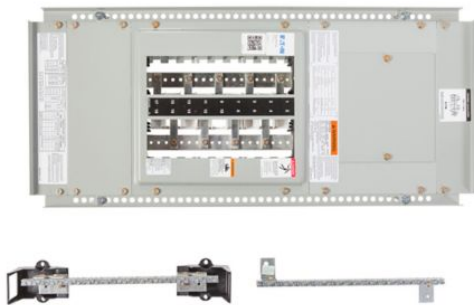

Eaton PRL1X3100X18A

Catalog Number: PRL1X3100X18A

Eaton PRL1X INTERIOR 120/208 3P 4W 100A 18 CKT AL BUS

General specifications

Product Name

Eaton Pow-R-Xpress PRL1X panelboard

Catalog Number

PRL1X3100X18A

UPC

786689363048

Product Length/Depth

25 in

Product Height

6 in

Product Width

15 in

Product Weight

19.6 lb

Compliances

NEMA Compliant

Certifications

UL 67

Physical Attributes

Bus material

Aluminum

Number of circuits

18

Type

PRL1X INTERIOR

Performance Ratings

Amperage Rating

100A