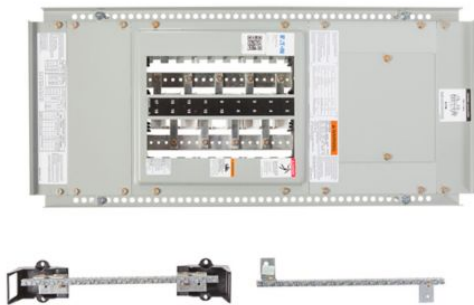

[Eaton.com/socialmedia](https://www.eaton.com/socialmedia)

Eaton PRL1X3100X18A

Catalog Number: PRL1X3100X18A

Eaton PRL1X INTERIOR 120/208 3P 4W 100A 18 CKT AL BUS

General specifications

Product Name

Eaton Pow-R-Xpress PRL1X panelboard