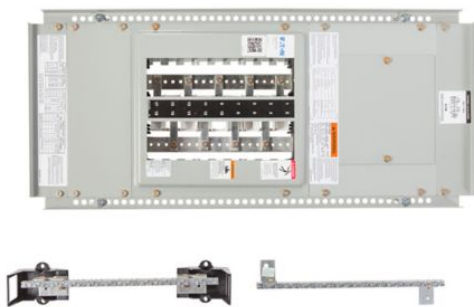

Eaton PRL1X3100X42A

Catalog Number: PRL1X3100X42A

Eaton PRL1X INTERIOR 120/208 3P 4W 100A 42 CKT AL BUS

General specifications

Product Name

Eaton Pow-R-Xpress PRL1X panelboard

Catalog Number

PRL1X3100X42A

UPC

786689363086

Product Length/Depth

37 in

Product Height

6 in

Product Width

15 in

Product Weight

94 lb

Compliances

NEMA Compliant

Certifications

UL 67

Powering Business Worldwide