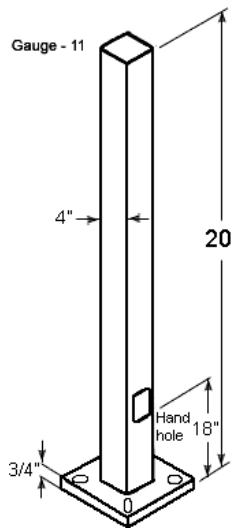

Technical Specifications (continued)

Construction

Anchor Bolt:

Galvanized anchor bolts and galvanized hardware and anchor bolt template. All bolts have a 3" hook.

Anchor Bolt Templates:

WARNING Template must be printed on 11" x 17" sheet for actual size. CHECK SCALE BEFORE USING. Templates shipped with anchor bolts and available [online](#).

Pre-Shipped Anchor Bolts:

Bolts can be pre-shipped upon request for additional freight charge

Max EPA's/Max Weights:

70MPH 10.7 ft./360 lb.
80MPH 7.0 ft./350 lb.
90MPH 4.3 ft./350 lb.
100MPH 2.5 ft./350 lb.
110MPH 1.1 ft./350 lb.
120MPH 0.1 ft./340lb

Other

Terms of Sale:

Pole Terms of Sale is available [online](#).

Buy American Act Compliance:

RAB values USA manufacturing! Upon request, RAB may be able to manufacture this product to be compliant with the Buy American Act (BAA). Please contact customer service to request a quote for the product to be made BAA compliant.

Dimensions

Features

- Designed for ground mounting
- Heavy duty TGIC polyester coating
- Reinforced hand holes with grounding lug and removable cover for easy wiring access
- Pole caps, base covers & bolts are sold separately
- Custom manufactured for each application