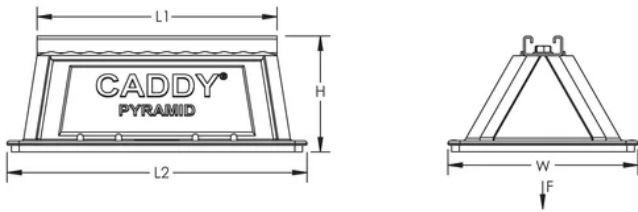

Static Load Safety Factor: 3:1

Length 1 (L1): 10"

Length 2 (L2): 12 1/2"

Height (H): 4.8"

Width (W): 8"

Surface Area: 92in²

Unit Weight: 2 lb

Static Load (F): 1000lb

ADDITIONAL PRODUCT DETAILS

Static load at 73.1 kPa (10.6 psi) roof loading. Contact project or roofing engineer for maximum allowable load on individual project roof system.

DIAGRAMS

WARNING

---

nVent products shall be installed and used only as indicated in nVent's product instruction sheets and training materials. Instruction sheets are available at www.nvent.com and from your nVent customer service representative. Improper installation, misuse, misapplication or other failure to completely follow nVent's instructions and warnings may cause product malfunction, property damage, serious bodily injury and death and/or void your warranty.