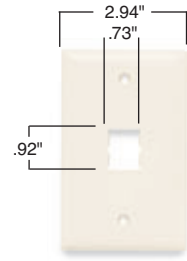

Commercial Network Wiring TradeMaster® DataCom & Innovate™ Wall Plates

TPD4-LA
S58-LA
SFF-LA

Smooth, polished look fits any decor and matches TradeMaster wiring device wall plates. Ideal for any commercial installation where appearance is especially important. And a perfect match for P&S Innovate™ jacks.

Better coverage, with an extra 3/16" more width and height than standard plates to reduce time-consuming drywall rework.

Flexible modular design accepts any combination of P&S Innovate jack modules for fast, easy configuration.

Virtually unbreakable construction features patent-pending reinforcing ribs for enhanced rigidity.

TPD1-LA

TPD9-LA

PSF1

PSF62

PSF82

Catalog Number	Description	Color	Catalog Number	Description	Color
TradeMaster DataCom Wall Plates					
TPD1-GRY TPD1-I TPD1-LA TPD1-W	1-port wall plate, single gang	Gray Ivory Light Almond White	TPD4-GRY TPD4-I TPD4-LA TPD4-W	4-port wall plate, single gang	Gray Ivory Light Almond White
TPD2-GRY TPD2-I TPD2-LA TPD2-W	2-port wall plate, single gang	Gray Ivory Light Almond White	TPD6-GRY TPD6-I TPD6-LA TPD6-W	6-port wall plate, single gang	Gray Ivory Light Almond White
TPD3-GRY TPD3-I TPD3-LA TPD3-W	3-port wall plate, single gang	Gray Ivory Light Almond White	TPD9-GRY TPD9-I TPD9-LA TPD9-W	9-port wall plate, double gang	Gray Ivory Light Almond White

Features

- Recessed labeling provides easy identification. Helps meet TIA/EIA-606 labeling standard. Labels and protective clear covers (both included) hide mounting screw heads.
- Jack modules snap in from the front to make installation fast and simple.
- Rugged ABS construction or Type 430 stainless steel for durability.