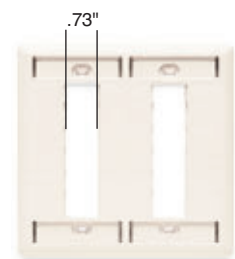

Better coverage, with an extra 3/16" more width and height than standard plates to reduce time-consuming drywall rework.

Flexible modular design accepts any combination of P&S Innovate jack modules for fast, easy configuration.

Virtually unbreakable construction features patent-pending reinforcing ribs for enhanced rigidity.

TPD1-LA

TPD9-LA

PSF1

PSF62

PSF82

Catalog Number	Description	Color	Catalog Number	Description	Color
TradeMaster DataCom Wall Plates					
TPD1-GRY TPD1-I TPD1-LA TPD1-W	1-port wall plate, single gang	Gray Ivory Light Almond White	TPD4-GRY TPD4-I TPD4-LA TPD4-W	4-port wall plate, single gang	Gray Ivory Light Almond White
TPD2-GRY TPD2-I TPD2-LA TPD2-W	2-port wall plate, single gang	Gray Ivory Light Almond White	TPD6-GRY TPD6-I TPD6-LA TPD6-W	6-port wall plate, single gang	Gray Ivory Light Almond White
TPD3-GRY TPD3-I TPD3-LA TPD3-W	3-port wall plate, single gang	Gray Ivory Light Almond White	TPD9-GRY TPD9-I TPD9-LA TPD9-W	9-port wall plate, double gang	Gray Ivory Light Almond White

APPLICATION TIP

The perfect match for TradeMaster wiring device wall plates.

Looking to specify network wiring devices that are 100 percent aesthetically compatible with your other wiring devices? Now you can, with the TradeMaster line. The same colors. The same finishes. The same sophisticated contours. The same dimensions. And because TradeMaster power wiring wall plates are available in a full range of colors and types, you don't have to compromise anywhere appearance is important.

Features

- Recessed labeling provides easy identification. Helps meet TIA/EIA-606 labeling standard. Labels and protective clear covers (both included) hide mounting screw heads.
- Jack modules snap in from the front to make installation fast and simple.
- Rugged ABS construction or Type 430 stainless steel for durability.