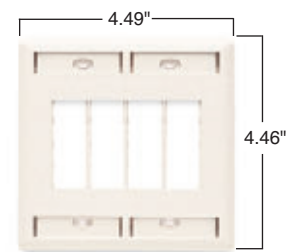

Better coverage, with an extra 3/16" more width and height than standard plates to reduce time-consuming drywall rework.

Flexible modular design accepts any combination of P&S Innovate jack modules for fast, easy configuration.

Virtually unbreakable construction features patent-pending reinforcing ribs for enhanced rigidity.

TPD1-LA

TPD9-LA

PSF1

PSF62

PSF82

Catalog Number	Description	Color	Catalog Number	Description	Color
TradeMaster DataCom Wall Plates					
TPD1-GRY TPD1-I TPD1-LA TPD1-W	1-port wall plate, single gang	Gray Ivory Light Almond White	TPD4-GRY TPD4-I TPD4-LA TPD4-W	4-port wall plate, single gang	Gray Ivory Light Almond White
TPD2-GRY TPD2-I TPD2-LA TPD2-W	2-port wall plate, single gang	Gray Ivory Light Almond White	TPD6-GRY TPD6-I TPD6-LA TPD6-W	6-port wall plate, single gang	Gray Ivory Light Almond White
TPD3-GRY TPD3-I TPD3-LA TPD3-W	3-port wall plate, single gang	Gray Ivory Light Almond White	TPD9-GRY TPD9-I TPD9-LA TPD9-W	9-port wall plate, double gang	Gray Ivory Light Almond White

APPLICATION TIP

The perfect match for TradeMaster wiring device wall plates.

Looking to specify network wiring devices that are 100 percent aesthetically compatible with your other wiring devices? Now you can, with the TradeMaster line. The same colors. The same finishes. The same sophisticated contours. The same dimensions. And because TradeMaster power wiring wall plates are available in a full range of colors and types, you don't have to compromise anywhere appearance is important.

Features

- Recessed labeling provides easy identification. Helps meet TIA/EIA-606 labeling standard. Labels and protective clear covers (both included) hide mounting screw heads.
- Jack modules snap in from the front to make installation fast and simple.
- Rugged ABS construction or Type 430 stainless steel for durability.