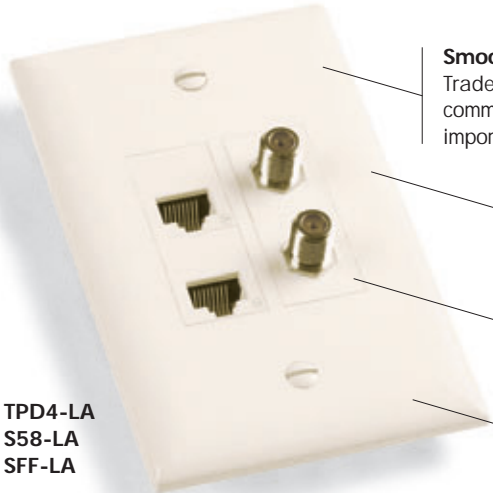

Commercial Network Wiring TradeMaster® DataCom & Innovate™ Wall Plates

TPD4-LA
S58-LA
SFF-LA

Smooth, polished look fits any decor and matches TradeMaster wiring device wall plates. Ideal for any commercial installation where appearance is especially important. And a perfect match for P&S Innovate™ jacks.

Better coverage, with an extra 3/16" more width and height than standard plates to reduce time-consuming drywall rework.

Flexible modular design accepts any combination of P&S Innovate jack modules for fast, easy configuration.

Virtually unbreakable construction features patent-pending reinforcing ribs for enhanced rigidity.

TPD1-LA

TPD9-LA

PSF1

PSF62

PSF82

Catalog Number	Description	Color	Catalog Number	Description	Color
TradeMaster DataCom Wall Plates					
TPD1-GRY TPD1-I TPD1-LA TPD1-W	1-port wall plate, single gang	Gray Ivory Light Almond White	TPD4-GRY TPD4-I TPD4-LA TPD4-W	4-port wall plate, single gang	Gray Ivory Light Almond White
TPD2-GRY TPD2-I TPD2-LA TPD2-W	2-port wall plate, single gang	Gray Ivory Light Almond White	TPD6-GRY TPD6-I TPD6-LA TPD6-W	6-port wall plate, single gang	Gray Ivory Light Almond White
TPD3-GRY TPD3-I TPD3-LA TPD3-W	3-port wall plate, single gang	Gray Ivory Light Almond White	TPD9-GRY TPD9-I TPD9-LA TPD9-W	9-port wall plate, double gang	Gray Ivory Light Almond White

Features

- Recessed labeling provides easy identification. Helps meet TIA/EIA-606 labeling standard. Labels and protective clear covers (both included) hide mounting screw heads.
- Jack modules snap in from the front to make installation fast and simple.
- Rugged ABS construction or Type 430 stainless steel for durability.