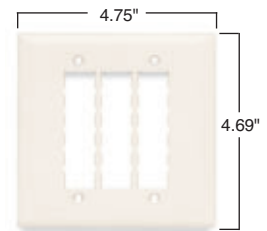

Commercial Network Wiring TradeMaster® DataCom & Innovate™ Wall Plates

TPD4-LA
S58-LA
SFF-LA

Smooth, polished look fits any decor and matches TradeMaster wiring device wall plates. Ideal for any commercial installation where appearance is especially important. And a perfect match for P&S Innovate™ jacks.

Better coverage, with an extra 3/16" more width and height than standard plates to reduce time-consuming drywall rework.

Flexible modular design accepts any combination of P&S Innovate jack modules for fast, easy configuration.

Virtually unbreakable construction features patent-pending reinforcing ribs for enhanced rigidity.

TPD1-LA

TPD9-LA

PSF1

PSF62

PSF82

Catalog Number	Description	Color	Catalog Number	Description	Color
TradeMaster DataCom Wall Plates					
TPD1-GRY TPD1-I TPD1-LA TPD1-W	1-port wall plate, single gang	Gray Ivory Light Almond White	TPD4-GRY TPD4-I TPD4-LA TPD4-W	4-port wall plate, single gang	Gray Ivory Light Almond White
TPD2-GRY TPD2-I TPD2-LA TPD2-W	2-port wall plate, single gang	Gray Ivory Light Almond White	TPD6-GRY TPD6-I TPD6-LA TPD6-W	6-port wall plate, single gang	Gray Ivory Light Almond White
TPD3-GRY TPD3-I TPD3-LA TPD3-W	3-port wall plate, single gang	Gray Ivory Light Almond White	TPD9-GRY TPD9-I TPD9-LA TPD9-W	9-port wall plate, double gang	Gray Ivory Light Almond White

Features

- Recessed labeling provides easy identification. Helps meet TIA/EIA-606 labeling standard. Labels and protective clear covers (both included) hide mounting screw heads.
- Jack modules snap in from the front to make installation fast and simple.
- Rugged ABS construction or Type 430 stainless steel for durability.