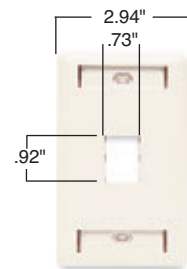

Better coverage, with an extra 3/16" more width and height than standard plates to reduce time-consuming drywall rework.

Flexible modular design accepts any combination of P&S Innovate jack modules for fast, easy configuration.

Virtually unbreakable construction features patent-pending reinforcing ribs for enhanced rigidity.

TPD1-LA

TPD9-LA

PSF1

PSF62

PSF82

Catalog Number	Description	Color	Catalog Number	Description	Color
TradeMaster DataCom Wall Plates					
TPD1-GRY TPD1-I TPD1-LA TPD1-W	1-port wall plate, single gang	Gray Ivory Light Almond White	TPD4-GRY TPD4-I TPD4-LA TPD4-W	4-port wall plate, single gang	Gray Ivory Light Almond White
TPD2-GRY TPD2-I TPD2-LA TPD2-W	2-port wall plate, single gang	Gray Ivory Light Almond White	TPD6-GRY TPD6-I TPD6-LA TPD6-W	6-port wall plate, single gang	Gray Ivory Light Almond White
TPD3-GRY TPD3-I TPD3-LA TPD3-W	3-port wall plate, single gang	Gray Ivory Light Almond White	TPD9-GRY TPD9-I TPD9-LA TPD9-W	9-port wall plate, double gang	Gray Ivory Light Almond White

Features

- Recessed labeling provides easy identification. Helps meet TIA/EIA-606 labeling standard. Labels and protective clear covers (both included) hide mounting screw heads.
- Jack modules snap in from the front to make installation fast and simple.
- Rugged ABS construction or Type 430 stainless steel for durability.