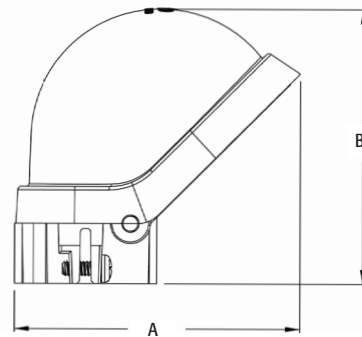

PVC Entrance Caps

MAST PARTS

For Rigid • IMC • EMT • Rigid PVC • Sizes 1/2 - 4" include adapter sleeve for EMT.

FEATURES AND BENEFITS

- PVC1020 priced as 1/2" trade size
- PVC1040 priced as 1-1/4" trade size
- PVC109 priced as 3" trade size

For 3" conduit use both sleeves. For 3-1/2" conduit use the larger adapter sleeve.

Scan For Video

CATALOG NUMBER	UPC/DCI/NAED MFG #018997	TRADE SIZE	MAST SIZE	STD PKG	DIM A	DIM A	HOLE SIZES
PVC1020*	73146	1/2, 3/4, 1	1/2, 3/4, 1	20	3.575	3.438	(2) 0.673
PVC1040*	73147	1-1/4, 1-1/2	1-1/4, 1-1/2	10	5.900	5.069	(2) .823, (1) .635
PVC105	73105	2	2	5	7.790	6.660	(2) .750, (1) .562
PVC129	73129	2	2-1/2	1	7.750	6.660	(2) .750, (1) .562
PVC106	12512	2-1/2	2-1/2	1	9.790	7.620	(4) .875
PVC109*	12513	3, 3-1/2, 4	3, 3-1/2, 4	1	12.650	9.070	(2) 1.500, (1) 1.250

*Includes adapters for multiple sizes.
*PATENTED.

REDUCES INVENTORY SAVES MONEY!
Products cover 10 trade sizes!

INSTALLATION SHOTS