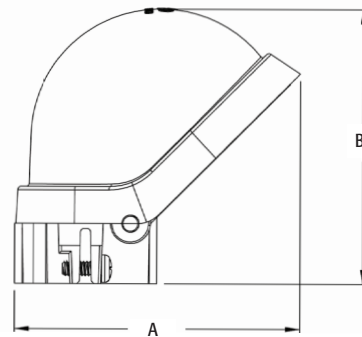

For Rigid • IMC • EMT • Rigid PVC • Sizes 1/2 - 4" include adapter sleeve for EMT.

FEATURES AND BENEFITS

- PVC1020 priced as 1/2" trade size
- PVC1040 priced as 1-1/4" trade size
- PVC109 priced as 3" trade size

PVC1020

PVC1040

PVC105, PVC106, & PVC129

PVC109

For 3" conduit use both sleeves. For 3-1/2" conduit use the larger adapter sleeve.

CATALOG NUMBER	UPC/DCI/NAED MFG #018997	TRADE SIZE	MAST SIZE	STD PKG	DIM A	DIM A	HOLE SIZES
PVC1020*	73146	1/2, 3/4, 1	1/2, 3/4, 1	20	3.575	3.438	(2) 0.673
PVC1040*	73147	1-1/4, 1-1/2	1-1/4, 1-1/2	10	5.900	5.069	(2) .823, (1) .635
PVC105	73105	2	2	5	7.790	6.660	(2) .750, (1) .562
PVC129	73129	2	2-1/2	1	7.750	6.660	(2) .750, (1) .562
PVC106	12512	2-1/2	2-1/2	1	9.790	7.620	(4) .875
PVC109*	12513	3, 3-1/2, 4	3, 3-1/2, 4	1	12.650	9.070	(2) 1.500, (1) 1.250

*Includes adapters for multiple sizes.
*PATENTED.

REDUCES INVENTORY SAVES MONEY!
Products cover 10 trade sizes!

INSTALLATION SHOTS

PVC1040

PVC1020

Scan For Video