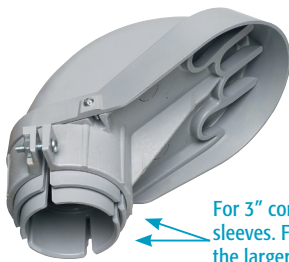

## PVC Entrance Caps

MAST PARTS

For Rigid • IMC • EMT • Rigid PVC • Sizes 1/2 - 4" include adapter sleeve for EMT.

### FEATURES AND BENEFITS

- PVC1020 priced as 1/2" trade size
- PVC1040 priced as 1-1/4" trade size
- PVC109 priced as 3" trade size

PVC1020

PVC1040

PVC105, PVC106, & PVC129

PVC109

For 3" conduit use both sleeves. For 3-1/2" conduit use the larger adapter sleeve.

Scan For Video

CATALOG NUMBER	UPC/DCI/NAED MFG #018997	TRADE SIZE	MAST SIZE	STD PKG	DIM A	DIM A	HOLE SIZES
PVC1020*	73146	1/2, 3/4, 1	1/2, 3/4, 1	20	3.575	3.438	(2) 0.673
PVC1040*	73147	1-1/4, 1-1/2	1-1/4, 1-1/2	10	5.900	5.069	(2) .823, (1) .635
PVC105	73105	2	2	5	7.790	6.660	(2) .750, (1) .562
PVC129	73129	2	2-1/2	1	7.750	6.660	(2) .750, (1) .562
PVC106	12512	2-1/2	2-1/2	1	9.790	7.620	(4) .875
PVC109*	12513	3, 3-1/2, 4	3, 3-1/2, 4	1	12.650	9.070	(2) 1.500, (1) 1.250