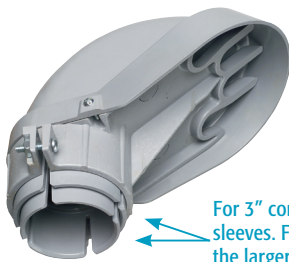

## PVC Entrance Caps

PVC1020

PVC1040

PVC105, PVC106, & PVC129

PVC109

For 3" conduit use both sleeves. For 3-1/2" conduit use the larger adapter sleeve.

Scan For Video

For Rigid • IMC • EMT • Rigid PVC • Sizes 1/2 - 4" include adapter sleeve for EMT.

### FEATURES AND BENEFITS

- PVC1020 priced as 1/2" trade size
- PVC1040 priced as 1-1/4" trade size
- PVC109 priced as 3" trade size

CATALOG NUMBER	UPC/DCI/NAED MFG #018997	TRADE SIZE	MAST SIZE	STD PKG	DIM A	DIM A	HOLE SIZES
PVC1020*	73146	1/2, 3/4, 1	1/2, 3/4, 1	20	3.575	3.438	(2) 0.673
PVC1040*	73147	1-1/4, 1-1/2	1-1/4, 1-1/2	10	5.900	5.069	(2) .823, (1) .635
PVC105	73105	2	2	5	7.790	6.660	(2) .750, (1) .562
PVC129	73129	2	2-1/2	1	7.750	6.660	(2) .750, (1) .562
PVC106	12512	2-1/2	2-1/2	1	9.790	7.620	(4) .875
PVC109*	12513	3, 3-1/2, 4	3, 3-1/2, 4	1	12.650	9.070	(2) 1.500, (1) 1.250

## PVC Entrance Caps

MAST PARTS

For Rigid • IMC • EMT • Rigid PVC • Sizes 1/2 - 4" include adapter sleeve for EMT.