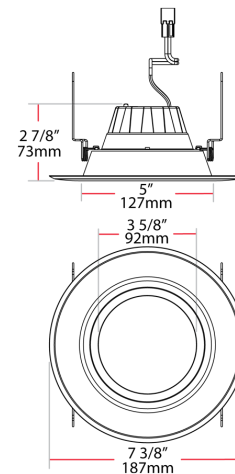

Shape:

Round

Technical Specifications (continued)

Construction

Trim Style:

Smooth Trim

Beam Angle:

95°±10°

Case and Pallet Dimensions

| | QTY | LENGTH (in) | WIDTH (in) | HEIGHT (in) |
|--------|-----|-------------|------------|-------------|
| CASE | 4 | 15.47 | 7.99 | 7.95 |
| PALLET | 600 | 7.56 | 3.82 | 82.28 |

Dimension

Light Distribution

Features

- High Performance LEDS up to 106 lm/w
- Use to replace up to 100W traditional light sources
- Durable metal construction: dent and scratch resistant
- UL wet location rated
- Compatible with most standard recessed housings
- Dimmable down to 5% on compatible dimmers
- Available in Round 4" 850lm and 6" 850lm, 1050lm and 1400lm
- Available in 4 color temperatures: 2700K, 3000K, 3500K, 4000K
- Available in a smooth and baffle trim option
- Color designer trims as optional accessories available
- 5-Year, No-Compromise Warranty