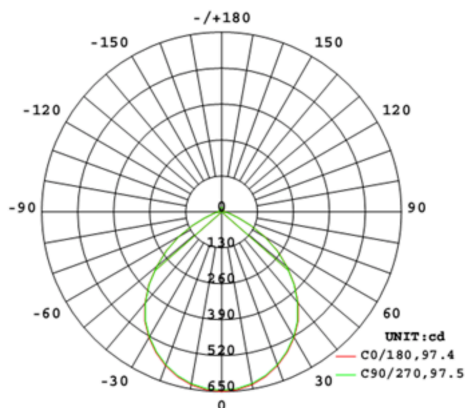

Dimension

Light Distribution

Features

- High Performance LEDS up to 106 lm/w
- Use to replace up to 100W traditional light sources
- Durable metal construction: dent and scratch resistant
- UL wet location rated
- Compatible with most standard recessed housings
- Dimmable down to 5% on compatible dimmers
- Available in Round 4" 850lm and 6" 850lm, 1050lm and 1400lm
- Available in 4 color temperatures: 2700K, 3000K, 3500K, 4000K
- Available in a smooth and baffle trim option
- Color designer trims as optional accessories available
- 5-Year, No-Compromise Warranty