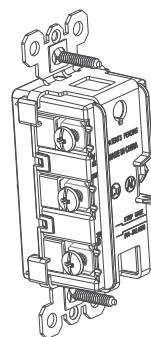

Adding a Snap-In Light Module