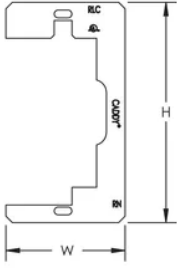

DEVICE LEVELER AND RETAINER

CATALOG NUMBER

RLC

CERTIFICATIONS

FEATURES

- Use for oversize drywall openings
- Helps prevent broken cover plates
- Helps prevent device from being pushed back in wall
- Makes floating device rigid

PRODUCT ATTRIBUTES

- Material: Steel
- Finish: Plain
- Height (H): 4 1/4"
- Width (W): 2.3"

DIAGRAMS

WARNING

nVent products shall be installed and used only as indicated in nVent's product instruction sheets and training materials. Instruction sheets are available at www.nvent.com and from your nVent customer service representative. Improper installation, misuse, misapplication or other failure to completely follow nVent's instructions and warnings may cause product malfunction, property damage, serious bodily injury and death and/or void your warranty.

- Material: Steel
- Finish: Plain
- Height (H): 4 1/4"
- Width (W): 2.3"

DIAGRAMS

WARNING

nVent products shall be installed and used only as indicated in nVent's product instruction sheets and training materials. Instruction sheets are available at www.nvent.com and from your nVent customer service representative. Improper installation, misuse, misapplication or other failure to completely follow nVent's instructions and warnings may cause product malfunction, property damage, serious bodily injury and death and/or void your warranty.