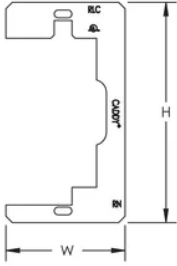

PRODUCT ATTRIBUTES

- Material: Steel
- Finish: Plain
- Height (H): 4 1/4"
- Width (W): 2.3"

DIAGRAMS

WARNING

nVent products shall be installed and used only as indicated in nVent's product instruction sheets and training materials. Instruction sheets are available at www.nvent.com and from your nVent customer service representative. Improper installation, misuse, misapplication or other failure to completely follow nVent's instructions and warnings may cause product malfunction, property damage, serious bodily injury and death and/or void your warranty.

CATALOG NUMBER

RLC

CERTIFICATIONS

FEATURES

- Use for oversize drywall openings
- Helps prevent broken cover plates
- Helps prevent device from being pushed back in wall
- Makes floating device rigid

PRODUCT ATTRIBUTES

- Material: Steel
- Finish: Plain
- Height (H): 4 1/4"
- Width (W): 2.3"

DIAGRAMS

WARNING

nVent products shall be installed and used only as indicated in nVent's product instruction sheets and training materials. Instruction sheets are available at www.nvent.com and from your nVent customer service representative. Improper installation, misuse, misapplication or other failure to completely follow nVent's instructions and warnings may cause product malfunction, property damage, serious bodily injury and death and/or void your warranty.