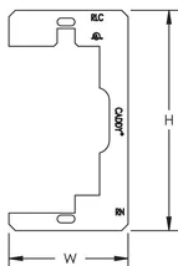

Makes floating device rigid

PRODUCT ATTRIBUTES

Material: Steel

Finish: Plain

Height (H): 4 1/4"

Width (W): 2.3"

DIAGRAMS

WARNING

Height (H): 4 1/4"

Width (W): 2.3"

DIAGRAMS

WARNING

nVent products shall be installed and used only as indicated in nVent's product instruction sheets and training materials. Instruction sheets are available at www.nvent.com and from your nVent customer service representative. Improper installation, misuse, misapplication or other failure to completely follow nVent's instructions and warnings may cause product malfunction, property damage, serious bodily injury and death and/or void your warranty.