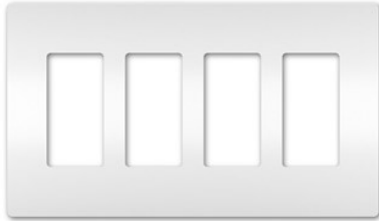

FOUR-GANG SCREWLESS WALL PLATE, WHITE

RWP264W | [radiant](#)

FEATURES & BENEFITS

A step above the standard with no unsightly screws, this modern, low-profile wall plate instantly elevates the look of radiant dimmers, switches, outlets, home automation controls and more.

Available in White, Ivory, Light Almond, Black, Brown and Gray, as well as three metallic finishes: Nickel, Dark Bronze and Antique Brass (all sold separately) to coordinate with most any decor.

- **Redesigned screwless wall plates** feature a lower, more modern profile in keeping with today's design trends.
- **Molded of rugged .065" thick polycarbonate**
- **One-piece subplate** mounts over the device for easy retrofit and lower profile.
- **Subplate screws align devices** to ensure proper positioning of the wall plate.
- **Opening accommodates all NEMA 26-opening devices.**
- **An extra 3/8" width and height than standard size wall plates** for more tolerance in covering ragged sheet rock openings.

SPECIFICATIONS

GENERAL INFO

Color: White

Special Features: Screwless

CONSTRUCTION INFORMATION

Component 4: 78500729581

DIMENSIONS

Height (US): 4.94"