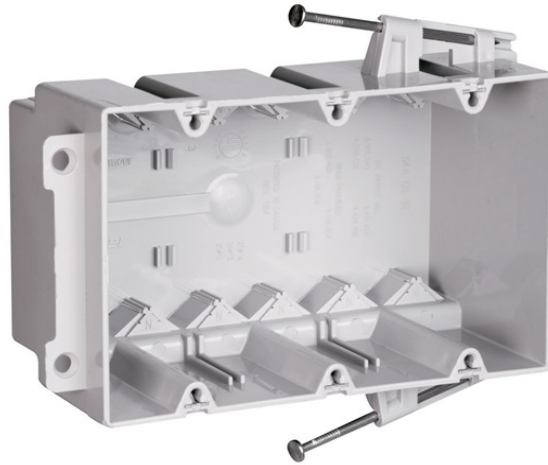

Switch & Outlet Box

S354RAC

Triple Gang Switch and Outlet Box with captive mounting nails on each end. It has six Auto/Clamps each end with Quick/Click entries. It is easy to install with a rectangular cutout. It is made with a durable, impact-resistant thermoplastic box. It has innovative extras that help cut installation time. 50 pack.

features & benefits

- Quick/Click feature secures devices quickly and easily.
- Does not strip when over-torqued.
- 6 Auto/Clamps on each end eliminate the need for separate cable clamps.

specifications

General Info

Product Series: Slater

Type: Box

Special Features: Quick/Click, Auto Clamps

Listing Agencies/Third Party Information

Federal Spec: No

UL Standard: Yes

UN SPS C: 39121308

Dimensions

Depth U S: 3.0"

Height U S: 3.96875"

Width U S: 5.78125"

Technical Information

Material: Plastic

Mounting: Captive Mounting Nails

NEMA Configuration Number: OS2