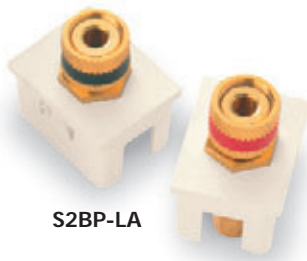

# Commercial Network Wiring Innovate™ UTP & Multimedia Jack Modules

S68-LA

S58-LA

SFF-LA

S2BP-LA

SBL10-LA

PSDST-LA

PSDSC-LA

- Features**
- Universal design supports either T568A or T568B. Easy-to-read color code wiring label.
  - Front-mount, click-in design. Removes easily for quick reconfiguration. Built strong to stand up to repeated installations and removals.
  - Paired punchdown sequence makes 110-style termination fast and simple. Provides TIA/EIA-568-B.2 standards compliance.

\*Shielded for 100 ohm SCTP

S38-LA

S6U-LA

- Features**
- F connector module supports video coax cable.
  - Binding posts enable easy speaker wiring for multiroom stereo and accept both stripped conductor and banana plug connection. Red and black color coding makes it simple to ensure correct speaker wiring polarity.
  - Blank module instantly fills unused jack module spaces in wall plates.
  - ST™ and SC adapter modules let you bring fiber directly to the desktop for handling demanding, high-bandwidth applications. Available in both single- and dual-adapter models.