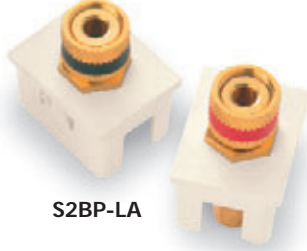

Commercial Network Wiring Innovate™ UTP & Multimedia Jack Modules

S68-LA

S58-LA

SFF-LA

S2BP-LA

SBL10-LA

PSDST-LA

PSDSC-LA

- Features**
- Universal design supports either T568A or T568B. Easy-to-read color code wiring label.
 - Front-mount, click-in design. Removes easily for quick reconfiguration. Built strong to stand up to repeated installations and removals.
 - Paired punchdown sequence makes 110-style termination fast and simple. Provides TIA/EIA-568-B.2 standards compliance.

*Shielded for 100 ohm SCTP

S38-LA

S6U-LA

- Features**
- F connector module supports video coax cable.
 - Binding posts enable easy speaker wiring for multiroom stereo and accept both stripped conductor and banana plug connection. Red and black color coding makes it simple to ensure correct speaker wiring polarity.
 - Blank module instantly fills unused jack module spaces in wall plates.
 - ST™ and SC adapter modules let you bring fiber directly to the desktop for handling demanding, high-bandwidth applications. Available in both single- and dual-adapter models.

PSDSC-LA

- Features**
- Universal design supports either T568A or T568B. Easy-to-read color code wiring label.
 - Front-mount, click-in design. Removes easily for quick reconfiguration. Built strong to stand up to repeated installations and removals.
 - Paired punchdown sequence makes 110-style termination fast and simple. Provides TIA/EIA-568-B.2 standards compliance.