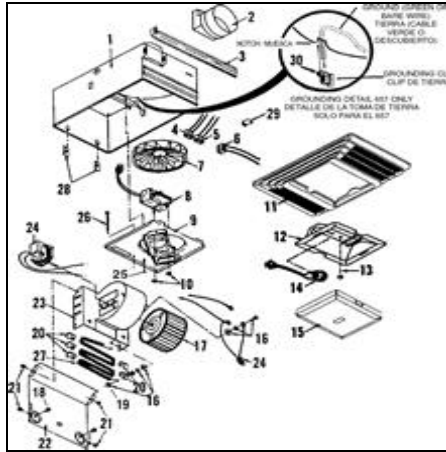

Products Dealer Locator **Shop for Parts** Customer Service About Us

Parts Store ▾  
Search Results

You searched for: 657 Fan/Light

Listed below are the parts available for this model.

**Instructions:** Use the parts explosion image to locate the associated part key number. Select the matching part key from the list below. Then add the desired item to your shopping cart by selecting "Add to Cart" or Search Again to locate parts for a different model.