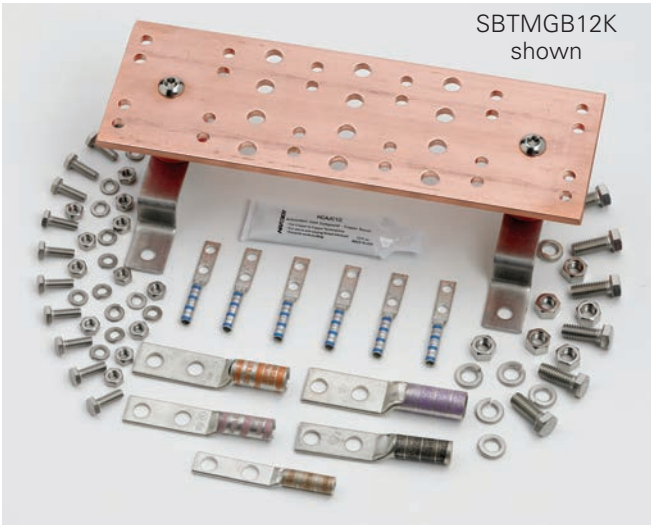

Grounding Accessories

Telecommunications Main Grounding Bar

- Used as a central consolidation point for telecommunications and other low voltage systems within the room
- Typically located on wall or entry room where exterior ground enters building
- Kit includes:
 - 1 - Grounding bar assembly
 - 6 - #6 compression lugs
 - 1 each - #2, 1/0, 2/0, 3/0 compression lugs
 - 12 each - 1/4"-20 x 3/4" (19.0mm) SS4 hex bolts, hex nuts & lock washers
 - 6 each - 3/8"-16 x 1" (25.4mm) SS4 hex bolts, hex nuts & lock washers
- Material: Copper bar and SS4 wall brackets

Dimensional Data	
A	4" (101.6mm)
B	5/8" (15.8mm)
C	1 1/4" (31.7mm)
D	1" (25.4mm)
H1	5/16"Ø (7.9mm)
H2	7/16"Ø (11.1mm)
H3	3/8"Ø (9.5mm)

Part Number	Includes	Length		Wt./Ea.	
		in.	(mm)	lbs.	(kg)
SBTMGB12	Grounding Bar Assy	12"	(305)	4.7	(2.13)
SBTMGB12K	Bar Assy & Hardware Kit	12"	(305)	7.7	(3.49)
SBTMGB20	Grounding Bar Assy	20"	(508)	7.1	(3.22)
SBTMGB20K	Bar Assy & Hardware Kit	20"	(508)	10.1	(4.58)