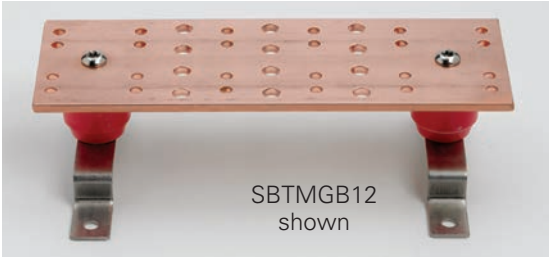

Grounding Accessories

Telecommunications Main Grounding Bar

- Used as a central consolidation point for telecommunications and other low voltage systems within the room
- Typically located on wall or entry room where exterior ground enters building
- Kit includes:
 - 1 - Grounding bar assembly
 - 6 - #6 compression lugs
 - 1 each - #2, 1/0, 2/0, 3/0 compression lugs
 - 12 each - 1/4"-20 x 3/4" (19.0mm) SS4 hex bolts, hex nuts & lock washers
 - 6 each - 3/8"-16 x 1" (25.4mm) SS4 hex bolts, hex nuts & lock washers
- Material: Copper bar and SS4 wall brackets

Dimensional Data	
A	4" (101.6mm)
B	5/8" (15.8mm)
C	1 1/4" (31.7mm)
D	1" (25.4mm)
H1	5/16"Ø (7.9mm)
H2	7/16"Ø (11.1mm)
H3	3/8"Ø (9.5mm)

Part Number	Includes	Length		Wt./Ea.	
		in.	(mm)	lbs.	(kg)
SBTMGB12	Grounding Bar Assy	12"	(305)	4.7	(2.13)
SBTMGB12K	Bar Assy & Hardware Kit	12"	(305)	7.7	(3.49)
SBTMGB20	Grounding Bar Assy	20"	(508)	7.1	(3.22)
SBTMGB20K	Bar Assy & Hardware Kit	20"	(508)	10.1	(4.58)