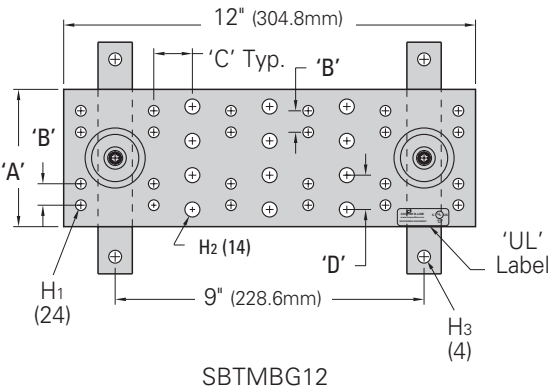

Grounding Accessories

Telecommunications Main Grounding Bar

- Used as a central consolidation point for telecommunications and other low voltage systems within the room
- Typically located on wall or entry room where exterior ground enters building
- Kit includes:
 - 1 - Grounding bar assembly
 - 6 - #6 compression lugs
 - 1 each - #2, 1/0, 2/0, 3/0 compression lugs
 - 12 each - 1/4"-20 x 3/4" (19.0mm) SS4 hex bolts, hex nuts & lock washers
 - 6 each - 3/8"-16 x 1" (25.4mm) SS4 hex bolts, hex nuts & lock washers
- Material: Copper bar and SS4 wall brackets

Dimensional Data	
A	4" (101.6mm)
B	5/8" (15.8mm)
C	1 1/4" (31.7mm)
D	1" (25.4mm)
H1	5/16"Ø (7.9mm)
H2	7/16"Ø (11.1mm)
H3	3/8"Ø (9.5mm)

Part Number	Includes	Length		Wt./Ea.	
		in.	(mm)	lbs.	(kg)
SBTMGB12	Grounding Bar Assy	12"	(305)	4.7	(2.13)
SBTMGB12K	Bar Assy & Hardware Kit	12"	(305)	7.7	(3.49)
SBTMGB20	Grounding Bar Assy	20"	(508)	7.1	(3.22)
SBTMGB20K	Bar Assy & Hardware Kit	20"	(508)	10.1	(4.58)