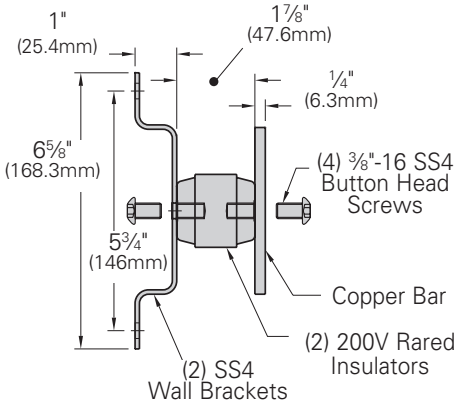

Grounding Accessories

Telecommunications Main Grounding Bar

- Used as a central consolidation point for telecommunications and other low voltage systems within the room
- Typically located on wall or entry room where exterior ground enters building
- Kit includes:
 - 1 - Grounding bar assembly
 - 6 - #6 compression lugs
 - 1 each - #2, 1/0, 2/0, 3/0 compression lugs
 - 12 each - 1/4"-20 x 3/4" (19.0mm) SS4 hex bolts, hex nuts & lock washers
 - 6 each - 3/8"-16 x 1" (25.4mm) SS4 hex bolts, hex nuts & lock washers
- Material: Copper bar and SS4 wall brackets

Dimensional Data	
A	4" (101.6mm)
B	5/8" (15.8mm)
C	1 1/4" (31.7mm)
D	1" (25.4mm)
H1	5/16"Ø (7.9mm)
H2	7/16"Ø (11.1mm)
H3	3/8"Ø (9.5mm)

Part Number	Includes	Length		Wt./Ea.	
		in.	(mm)	lbs.	(kg)
SBTMGB12	Grounding Bar Assy	12"	(305)	4.7	(2.13)
SBTMGB12K	Bar Assy & Hardware Kit	12"	(305)	7.7	(3.49)
SBTMGB20	Grounding Bar Assy	20"	(508)	7.1	(3.22)
SBTMGB20K	Bar Assy & Hardware Kit	20"	(508)	10.1	(4.58)