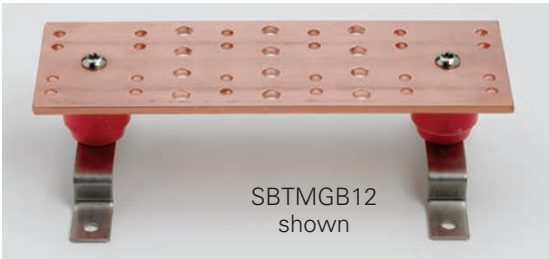

Grounding Accessories

Telecommunications Main Grounding Bar

- Used as a central consolidation point for telecommunications and other low voltage systems within the room
- Typically located on wall or entry room where exterior ground enters building
- Kit includes:
 - 1 - Grounding bar assembly
 - 6 - #6 compression lugs
 - 1 each - #2, 1/0, 2/0, 3/0 compression lugs
 - 12 each - 1/4"-20 x 3/4" (19.0mm) SS4 hex bolts, hex nuts & lock washers
 - 6 each - 3/8"-16 x 1" (25.4mm) SS4 hex bolts, hex nuts & lock washers
- Material: Copper bar and SS4 wall brackets

Dimensional Data	
A	4" (101.6mm)
B	5/8" (15.8mm)
C	1 1/4" (31.7mm)
D	1" (25.4mm)
H1	5/16"Ø (7.9mm)
H2	7/16"Ø (11.1mm)
H3	3/8"Ø (9.5mm)

Part Number	Includes	Length		Wt./Ea.	
		in.	(mm)	lbs.	(kg)
SBTMGB12	Grounding Bar Assy	12"	(305)	4.7	(2.13)
SBTMGB12K	Bar Assy & Hardware Kit	12"	(305)	7.7	(3.49)
SBTMGB20	Grounding Bar Assy	20"	(508)	7.1	(3.22)
SBTMGB20K	Bar Assy & Hardware Kit	20"	(508)	10.1	(4.58)