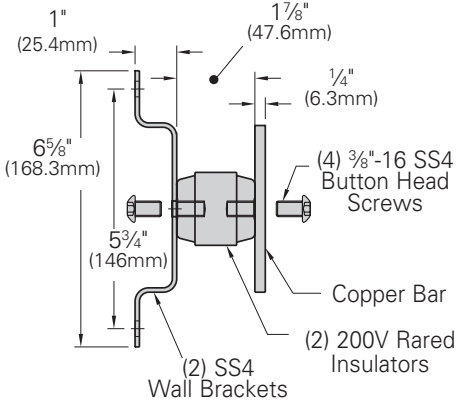

Grounding Accessories

Telecommunications Main Grounding Bar

- Used as a central consolidation point for telecommunications and other low voltage systems within the room
- Typically located on wall or entry room where exterior ground enters building
- Kit includes:
 - 1 - Grounding bar assembly
 - 6 - #6 compression lugs
 - 1 each - #2, 1/0, 2/0, 3/0 compression lugs
 - 12 each - 1/4"-20 x 3/4" (19.0mm) SS4 hex bolts, hex nuts & lock washers
 - 6 each - 3/8"-16 x 1" (25.4mm) SS4 hex bolts, hex nuts & lock washers
- Material: Copper bar and SS4 wall brackets

Dimensional Data	
A	4" (101.6mm)
B	5/8" (15.8mm)
C	1 1/4" (31.7mm)
D	1" (25.4mm)
H1	5/16"Ø (7.9mm)
H2	7/16"Ø (11.1mm)
H3	3/8"Ø (9.5mm)

Part Number	Includes	Length		Wt./Ea.	
		in.	(mm)	lbs.	(kg)
SBTMGB12	Grounding Bar Assy	12"	(305)	4.7	(2.13)
SBTMGB12K	Bar Assy & Hardware Kit	12"	(305)	7.7	(3.49)
SBTMGB20	Grounding Bar Assy	20"	(508)	7.1	(3.22)
SBTMGB20K	Bar Assy & Hardware Kit	20"	(508)	10.1	(4.58)