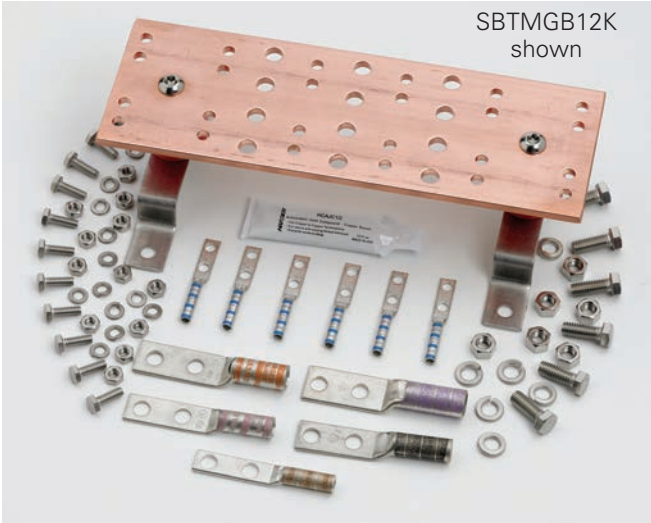

Grounding Accessories

Telecommunications Main Grounding Bar

- Used as a central consolidation point for telecommunications and other low voltage systems within the room
- Typically located on wall or entry room where exterior ground enters building
- Kit includes:
 - 1 - Grounding bar assembly
 - 6 - #6 compression lugs
 - 1 each - #2, 1/0, 2/0, 3/0 compression lugs
 - 12 each - 1/4"-20 x 3/4" (19.0mm) SS4 hex bolts, hex nuts & lock washers
 - 6 each - 3/8"-16 x 1" (25.4mm) SS4 hex bolts, hex nuts & lock washers
- Material: Copper bar and SS4 wall brackets

Dimensional Data	
A	4" (101.6mm)
B	5/8" (15.8mm)
C	1 1/4" (31.7mm)
D	1" (25.4mm)
H1	5/16"Ø (7.9mm)
H2	7/16"Ø (11.1mm)
H3	3/8"Ø (9.5mm)

Part Number	Includes	Length		Wt./Ea.	
		in.	(mm)	lbs.	(kg)
SBTMGB12	Grounding Bar Assy	12"	(305)	4.7	(2.13)
SBTMGB12K	Bar Assy & Hardware Kit	12"	(305)	7.7	(3.49)
SBTMGB20	Grounding Bar Assy	20"	(508)	7.1	(3.22)
SBTMGB20K	Bar Assy & Hardware Kit	20"	(508)	10.1	(4.58)