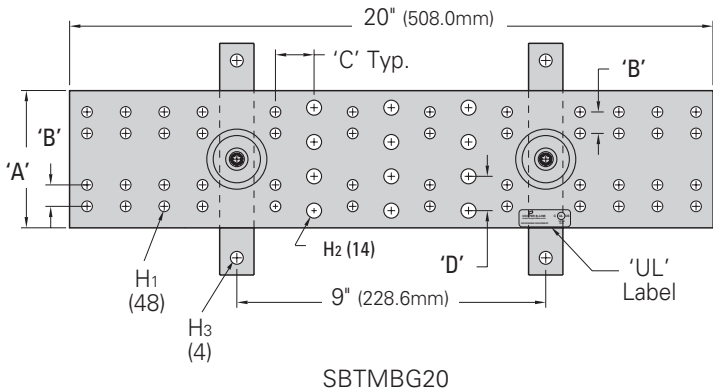

Grounding Accessories

Telecommunications Main Grounding Bar

- Used as a central consolidation point for telecommunications and other low voltage systems within the room
- Typically located on wall or entry room where exterior ground enters building
- Kit includes:
 - 1 - Grounding bar assembly
 - 6 - #6 compression lugs
 - 1 each - #2, 1/0, 2/0, 3/0 compression lugs
 - 12 each - 1/4"-20 x 3/4" (19.0mm) SS4 hex bolts, hex nuts & lock washers
 - 6 each - 3/8"-16 x 1" (25.4mm) SS4 hex bolts, hex nuts & lock washers
- Material: Copper bar and SS4 wall brackets

Dimensional Data	
A	4" (101.6mm)
B	5/8" (15.8mm)
C	1 1/4" (31.7mm)
D	1" (25.4mm)
H1	5/16"Ø (7.9mm)
H2	7/16"Ø (11.1mm)
H3	3/8"Ø (9.5mm)

Part Number	Includes	Length		Wt./Ea.	
		in.	(mm)	lbs.	(kg)
SBTMGB12	Grounding Bar Assy	12"	(305)	4.7	(2.13)
SBTMGB12K	Bar Assy & Hardware Kit	12"	(305)	7.7	(3.49)
SBTMGB20	Grounding Bar Assy	20"	(508)	7.1	(3.22)
SBTMGB20K	Bar Assy & Hardware Kit	20"	(508)	10.1	(4.58)