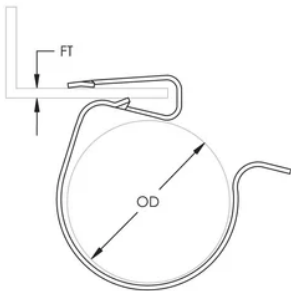

CABLE SNAP CLIP, 1/16"–3/16" FLANGE, 0.472"–0.551" OD

CATALOG NUMBER

SC2D

FEATURES

Clip snaps on flange and cable snaps into clip

PRODUCT ATTRIBUTES

Material: Spring Steel

Finish: nVent CADDY Armour

Flange Thickness (FT): 1/16" - 3/16"

Outer Diameter (OD): 0.470" - 0.55"

DIAGRAMS

WARNING

nVent products shall be installed and used only as indicated in nVent's product instruction sheets and training materials. Instruction sheets are available at www.nvent.com and from your nVent customer service representative. Improper installation, misuse, misapplication or other failure to completely follow nVent's instructions and warnings may cause product malfunction, property damage, serious bodily injury and death and/or void your warranty.

Clip snaps on flange and cable snaps into clip

PRODUCT ATTRIBUTES

Material: Spring Steel

Finish: nVent CADDY Armour

Flange Thickness (FT): 1/16" - 3/16"

Outer Diameter (OD): 0.470" - 0.55"

DIAGRAMS

WARNING