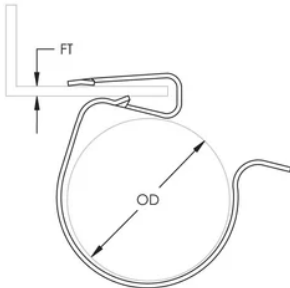

Flange Thickness (FT): 1/16" - 3/16"

Outer Diameter (OD): 0.470" - 0.55"

DIAGRAMS

WARNING

nVent products shall be installed and used only as indicated in nVent's product instruction sheets and training materials. Instruction sheets are available at www.nvent.com and from your nVent customer service representative. Improper installation, misuse, misapplication or other failure to completely follow nVent's instructions and warnings may cause product malfunction, property damage, serious bodily injury and death and/or void your warranty.

APAC
Shanghai:
+ 86 21 2412 1618/19
Sydney:
+61 2 9751 8500

Our powerful portfolio of brands:
nVent.com CADDY ERICO HOFFMAN RAYCHEM SCHROFF
TRACER

CABLE SNAP CLIP, 1/16"–3/16" FLANGE, 0.472"–0.551" OD

CATALOG NUMBER

SC2D

FEATURES

Clip snaps on flange and cable snaps into clip

PRODUCT ATTRIBUTES

Material: Spring Steel

Finish: nVent CADDY Armour

Flange Thickness (FT): 1/16" - 3/16"

Outer Diameter (OD): 0.470" - 0.55"

DIAGRAMS

WARNING

nVent products shall be installed and used only as indicated in nVent's product instruction sheets and training materials. Instruction sheets are available at www.nvent.com and from your nVent customer service representative. Improper installation, misuse, misapplication or other failure to completely follow nVent's instructions and warnings may cause product malfunction, property damage, serious bodily injury and death and/or void your warranty.