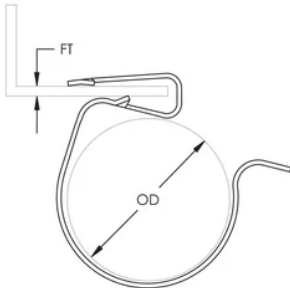

CABLE SNAP CLIP, 1/16"–3/16" FLANGE, 0.472"–0.551" OD

CATALOG NUMBER

SC2D

FEATURES

Clip snaps on flange and cable snaps into clip

PRODUCT ATTRIBUTES

Material: Spring Steel

Finish: nVent CADDY Armour

Flange Thickness (FT): 1/16" - 3/16"

Outer Diameter (OD): 0.470" - 0.55"

DIAGRAMS

WARNING

nVent products shall be installed and used only as indicated in nVent's product instruction sheets and training materials. Instruction sheets are available at www.nvent.com and from your nVent customer service representative. Improper installation, misuse, misapplication or other failure to completely follow nVent's instructions and warnings may cause product malfunction, property damage, serious bodily injury and death and/or void your warranty.

APAC
Shanghai:
+ 86 21 2412 1618/19
Sydney:
+61 2 9751 8500

Our powerful portfolio of brands:
nVent.com CADDY ERICO HOFFMAN RAYCHEM SCHROFF
TRACER

CABLE SNAP CLIP, 1/16"–3/16" FLANGE, 0.472"–0.551" OD

CATALOG NUMBER

SC2D

FEATURES

Clip snaps on flange and cable snaps into clip

PRODUCT ATTRIBUTES

Material: Spring Steel

Finish: nVent CADDY Armour

Flange Thickness (FT): 1/16" - 3/16"

Outer Diameter (OD): 0.470" - 0.55"