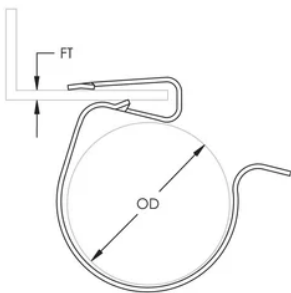

+ 86 21 2412 1618/19

Sydney:

+61 2 9751 8500

Our powerful portfolio of brands:
nVent.com CADDY ERICO HOFFMAN RAYCHEM SCHROFF
TRACER

CABLE SNAP CLIP, 1/16"–3/16" FLANGE, 0.472"–0.551" OD

CATALOG NUMBER

SC2D

FEATURES

Clip snaps on flange and cable snaps into clip

PRODUCT ATTRIBUTES

Material: Spring Steel

Finish: nVent CADDY Armour

Flange Thickness (FT): 1/16" - 3/16"

Outer Diameter (OD): 0.470" - 0.55"

DIAGRAMS

WARNING