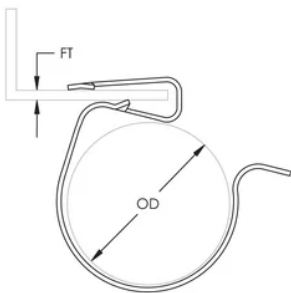

+ 86 21 2412 1618/19

Sydney:

+61 2 9751 8500

Our powerful portfolio of brands:
nVent.com CADDY ERICO HOFFMAN RAYCHEM SCHROFF
TRACER

CABLE SNAP CLIP, 3/16–9/32" FLANGE 0.472–0.551"

CATALOG NUMBER

SC4D

FEATURES

Clip snaps on flange and cable snaps into clip

PRODUCT ATTRIBUTES

Material: Spring Steel

Finish: nVent CADDY Armour

Flange Thickness (FT): 3/16" - 9/32"

Outer Diameter (OD): 0.470" - 0.55"

DIAGRAMS

WARNING