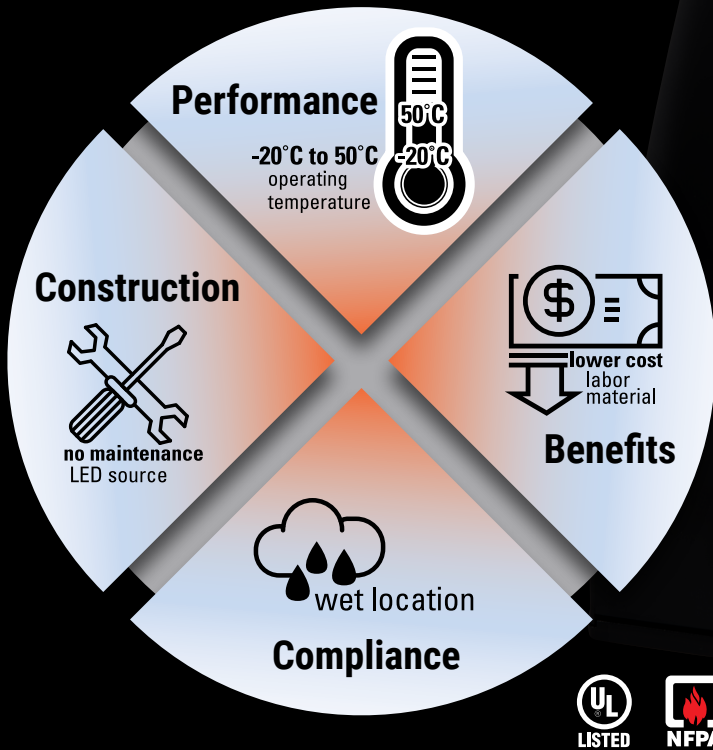

**SELW**

Outdoor emergency lighting - wet location

**Sure-Lites**

## Code compliant LED solution for outdoor emergency lighting

The Sure-Lites Wet location Emergency Light (SELW) is designed to reduce total egress system cost and maintenance in a wet location environment as well as improve system reliability. Key features include long life LED's, proprietary rotatable accuLED optics, a nickel cadmium battery as well as the Eagle Eye self diagnostics option. The SELW is UL924 wet location code compliant listed with both 0°C (32°F) to 40°C (104°F) as well as -20°C (-2°F) to 55°C (122°F) temperature rating options. The SELW's easy hang feature reduces installation time and cost.

### Performance

- Superior egress coverage: up to 29 feet
- 0°C to 40°C operating temperature range
- -20°C to 55°C expanded temperature option
- Eagle Eye self diagnostic option with laser test

### Benefits

- Code compliant for outdoor use
- No maintenance compared to traditional sources
- Improved spacing means fewer fixtures needed
- Laser test reduces labor time