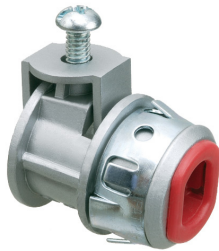

# SG380AST

Saddlegrip® SNAP-TITE® Connectors

Saddlegrip® Snap-Tite® Connector with Insulated Throat

Country of Origin: USA

Weight: 0.064 lbs/each

Height: 1.145"

Width: 1.077"

Material(s): Zinc

Cable Range: 0.405 - 0.612

End Stop Diameter: 0.400 x 0.580

Knockout Size(s): 1/2"

Trade Size: 3/8"