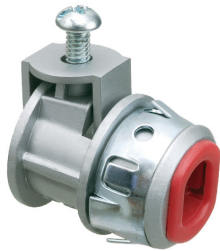

# SG380AST

Saddlegrip® SNAP-TITE® Connectors

Saddlegrip® Snap-Tite® Connector with Insulated Throat

Country of Origin: USA

Weight: 0.064 lbs/each

Height: 1.145"

Width: 1.077"

Material(s): Zinc

Cable Range: 0.405 - 0.612

End Stop Diameter: 0.400 x 0.580

Knockout Size(s): 1/2"

Trade Size: 3/8"