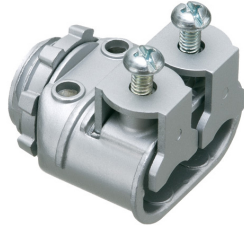

SG3838

Duplex Saddlegrip® Connectors

Duplex Saddlegrip® Connector

Country of Origin: USA

Weight: 0.118 lbs/each

Height: 1.526"

Width: 0.780"

Material(s): Zinc

Cable Range: (2) 0.445 - 0.610

Knockout Size(s): 1/2"

Trade Size: 3/8"

Packaging

Unit: 25 pcs

Standard: 100 pcs

Arlington®

1 Stauffer Industrial Park
Scranton, PA 18517
800/233.4717
Fax 570/562.0646
www.aifittings.com