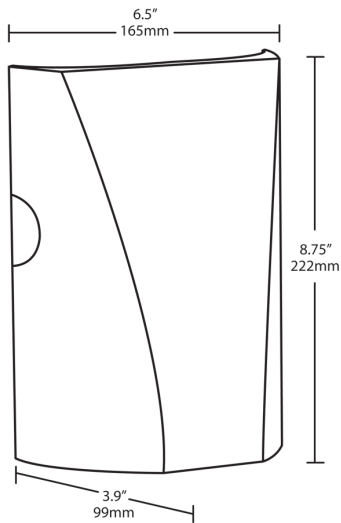

RAB's range of Correlated Color Temperature follows the guidelines for the American National Standard for Specifications for the Chromaticity of Solid State Lighting (SSL) Products, ANSI C78.377-2017.

Performance

Lifespan:

100,000-Hour LED lifespan based on IES LM-80 results and TM-21 calculations

Other

Equivalency:

Equivalent to 150W Metal Halide

Patents:

The design of the SLIM™ is protected by patents in U.S. Pat D681,864, and pending patents in Canada, China, Taiwan and Mexico.

HID Replacement Range:

Replaces 175W Metal Halide

Warranty:

RAB warrants that our LED products will be free from defects in materials and workmanship for a period of five (5) years from the date of delivery to the end user, including coverage of light output, color stability, driver performance and fixture finish. RAB's warranty is subject to all terms and conditions found at rablighting.com/warranty.

Buy American Act Compliance:

RAB values USA manufacturing! Upon request, RAB may be able to manufacture this product to be compliant with the Buy American Act (BAA). Please contact customer service to request a quote for the product to be made BAA compliant.

Optical

BUG Rating:

B1 U0 G0

Electrical

Driver:

Constant Current, Class 2, 100-277V, 50/60 Hz., 6KV surge protection, 120V: 0.28A, 208V: 0.16A, 240V: 0.14A, 277V: 0.12A

THD:

7.5% at 120V, 17.7% at 277V

Power Factor:

99.1% at 120V, 90.3% at 277V

Dimensions

Features

- Full cutoff, fully shielded LED wall pack
- Can be used as a downlight or upright
- Contractor friendly features for easy installation
- 100,000-hour LED Life
- 5-Year, No-Compromise Warranty