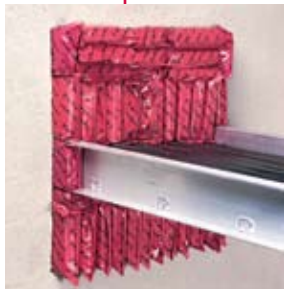

FIRESTOP PILLOWS

SSB INTUMESCENT FIRESTOP PILLOWS

Compressible cushions can be easily installed and removed. The perfect firestop solution for medium to large openings including cable bundles, cable trays, bus ducts and multiple conduits.

FEATURES & BENEFITS:

- Intumescent - expands in all directions for a tough, tight seal.
- Re-installable for easy retrofitting of cables.
- Single side application makes installation easy for tough access openings.
- Heat-sealed poly cover protects core and makes pillows slide in and out with ease.
- Superior air leakage ratings!
- Broad base of tested systems.
- UL Classified (up to 4 hr.).
- FM Approved.

APPLICATIONS

- Medium to large openings through common constructions.
- Loose cable for power, voice, data.
- Single or multiple cable trays for power, voice, data.
- Bus ducts.
- Multiple metallic conduits & tubing.
- Multiple, mixed penetrants of all types.