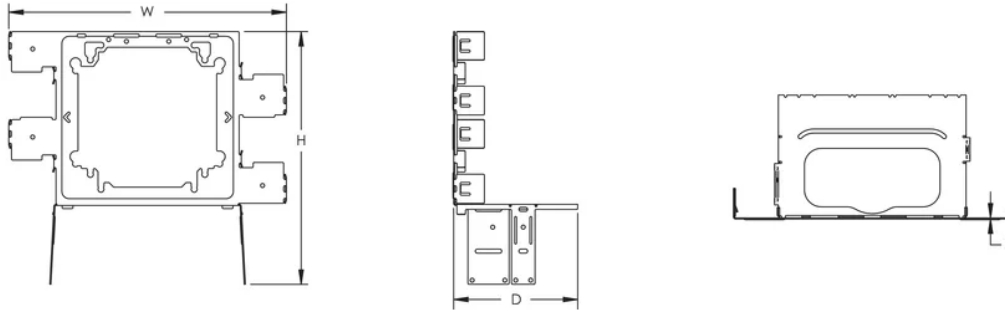

Self-leveling feature ensures the electrical box is always square to the stud, for a consistent and professional installation

Mounts to either side of the stud and can be mounted side by side on the same stud

Specially shaped key holes help keep the box assembled even when the mud ring is removed, providing greater access to the box in the field

PRODUCT ATTRIBUTES

Material: Steel

Finish: Electrogalvanized

Stud Wall Depth: 2 1/2" - 3 5/8"

Box Size: 4";4 11/16"

Depth (D): 3 5/8"

Height (H): 7.45"

Width (W): 8 1/4"

Thickness (T): 0.03"

DIAGRAMS

WARNING

nVent products shall be installed and used only as indicated in nVent's product instruction sheets and training materials. Instruction sheets are available at www.nvent.com and from your nVent customer service representative. Improper installation, misuse, misapplication or other failure to completely follow nVent's instructions and warnings may cause product malfunction, property damage, serious bodily injury and death and/or void your warranty.