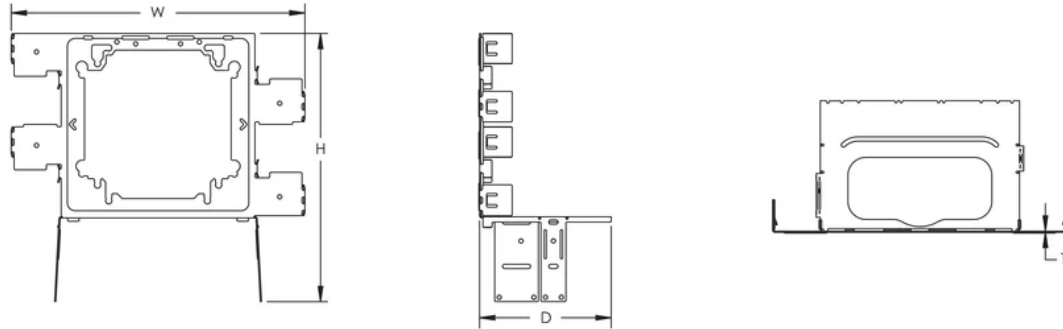

Self-leveling feature ensures the electrical box is always square to the stud, for a consistent and professional installation

Mounts to either side of the stud and can be mounted side by side on the same stud

Specially shaped key holes help keep the box assembled even when the mud ring is removed, providing greater access to the box in the field

PRODUCT ATTRIBUTES

Material: Steel

Finish: Electrogalvanized

Stud Wall Depth: 2 1/2" - 3 5/8"; 4" Min

Box Size: 4";4 11/16"

Depth (D): 3 5/8"

Height (H): 7.45"

Width (W): 8 1/4"

Thickness (T): 0.03"

DIAGRAMS

WARNING

nVent products shall be installed and used only as indicated in nVent's product instruction sheets and training materials. Instruction sheets are available at www.nvent.com and from your nVent customer service representative. Improper installation, misuse, misapplication or other failure to completely follow nVent's instructions and warnings may cause product malfunction, property damage, serious bodily injury and death and/or void your warranty.