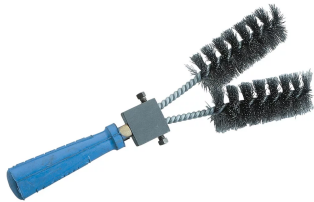

CADWELD WIRE BRUSH WITH REPLACEABLE BRUSH HEADS

CATALOG NUMBER

T314

FEATURES

Aids in removing oxides from conductor surfaces

Useful for cleaning coarse or very dirty conductors

PRODUCT ATTRIBUTES

Product: Brush with Replaceable Brush Heads