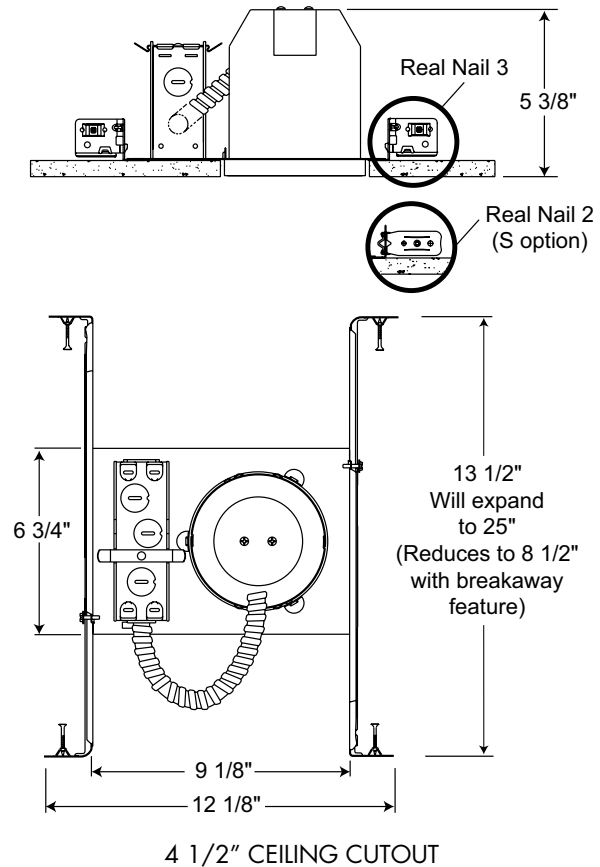

Real Nail 3 Bar Hanger Integral T-bar notch and clip secures housing in suspended ceiling grid – no accessory clips required • 24" expansion stop allows quick placement of fixture in standard grid spacing
• Captive bugle-headed ring shank nail for quick one-step installation and easy removal with claw hammer for fixture relocation • Bar hanger foot contoured to align to bottom of construction joist • Alternate mounting holes included.

Real Nail 2 Bar Hanger (S options) Small bar hanger foot designed to install directly on strapping construction material • Features Real Nail captive nail system for quick one-step installation • G2405 accessory clips required for suspended ceiling installation.

Junction Box Pre-wired junction box provided with (5) ½" and (1) ¾" knockouts, (4) Non-metallic sheathed cable connectors and ground wire, U.L. listed/CSA certified for through-branch wiring, maximum 8 No. 12 AWG 90° C branch circuit conductors (4 in, 4 out) • Junction box provided with removable access plates • Knockouts equipped with pryout slots.

Mounting Frame 22-gauge die-formed galvanized steel mounting frame • 9⅞" L x 6¾" W, (excluding bar hangers) • Rough-in section (junction box, mounting frame, housing and bar hangers) fully assembled for ease of installation.

Housing TC housing, 22-gauge galvanized steel • Housing is vertically adjustable to accommodate up to a 1¼" ceiling thickness.

DIMENSIONS

4 1/2" CEILING CUTOUT

Accessories

Catalog Number	Description
4TSA	4" Housing Trim Adapter
GU10WHIP	Medium Base to GU10 Adapter
G2405	T-Bar Clips (Set of 4), for S option only

To order, specify catalog number.

PRODUCT CODES

Catalog Number	Input Voltage	Lamp Rating
TC1	120V	R14/R16/R20/PAR16/PAR20 (See page 2 for max. trim rating)
TC1 S	120V	R14/R16/R20/PAR16/PAR20 (See page 2 for max. trim rating)

Housing and trim can be ordered together or separate, but will always ship separately.