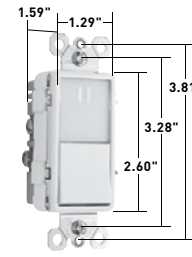

All devices listed on this page conform to NEMA WD-1 and WD-6.

SWITCHES

TradeMaster® Tamper-Resistant Decorator Combination Switches 15A, 120/125VAC

TM818TRWCC

TM838TRLACC

TM83USBWCC6

NTL873WCC6

CATALOG NUMBER	RATING		COLOR	NEMA CONFIG. NO.	3rd PARTY COMPLIANCE		
	A.	VAC			UL20	UL498	cULus
TAMPER-RESISTANT SINGLE POLE SWITCH & SINGLE RECEPTACLE							
TM818TRICC	15	120/125	Ivory	5-15R	•	•	•
TM818TRWCC	15	120/125	White	5-15R	•	•	•
TM818TRCC	15	120/125	Brown	5-15R	•	•	•
TM818TRBKCC	15	120/125	Black	5-15R	•	•	•
TM818TRLACC	15	120/125	Light Almond	5-15R	•	•	•
TAMPER-RESISTANT SINGLE POLE SWITCH & SINGLE RECEPTACLE WITH PILOT LIGHT							
TM818TRPLICC	15	120/125	Ivory	5-15R	•	•	•
TM818TRPLWCC	15	120/125	White	5-15R	•	•	•
TM818TRPLBKCC	15	120/125	Black	5-15R	•	•	•
TM818TRPLLACC	15	120/125	Light Almond	5-15R	•	•	•
TAMPER-RESISTANT THREE-WAY SWITCH & SINGLE RECEPTACLE							
TM838TRICC	15	120/125	Ivory	5-15R	•	•	•
TM838TRWCC	15	120/125	White	5-15R	•	•	•
TM838TRCC	15	120/125	Brown	5-15R	•	•	•
TM838TRBKCC	15	120/125	Black	5-15R	•	•	•
TM838TRLACC	15	120/125	Light Almond	5-15R	•	•	•
TAMPER-RESISTANT TWO SINGLE POLE SWITCHES & SINGLE RECEPTACLE							
TM8118TRICC	15	120/125	Ivory	5-15R	•	•	•
TM8118TRWCC	15	120/125	White	5-15R	•	•	•
TM8118TRCC	15	120/125	Brown	5-15R	•	•	•
TM8118TRBKCC	15	120/125	Black	5-15R	•	•	•
TM8118TRLACC	15	120/125	Light Almond	5-15R	•	•	•