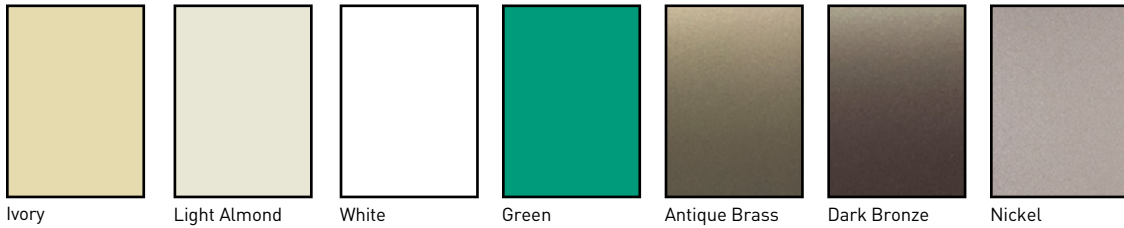

DEVICES & WALL PLATES

Color Selection Chart

Devices & Plastic Wall Plate Colors