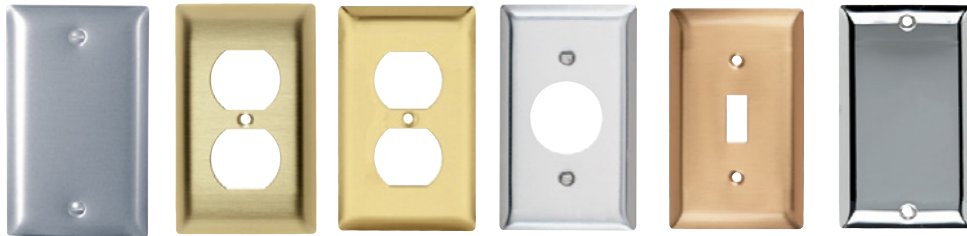

### Devices & Plastic Wall Plate Colors

Ivory    Light Almond    White    Green    Antique Brass    Dark Bronze    Nickel

Black    Blue    Brown    Gray    Orange    Red

See specific device and wall plate catalog charts for particular color availabilities.

### Metal Wall Plates

Metal Finish

Aluminum    Brass (Brushed)    Polished Brass    Stainless Steel    Brushed Bronze    Chrome