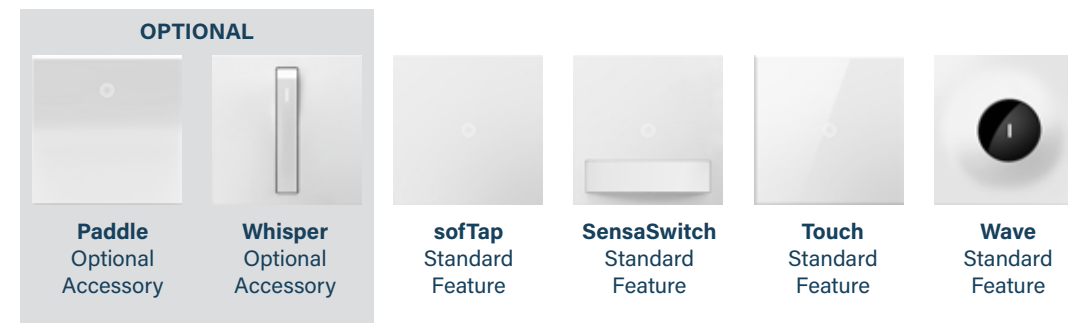

In-wall Night Light function

Press on Night Light to remove from wall

Portable flashlight function

Locator Status Light: Find Us in the Dark

NAME	PART NUMBER	DESCRIPTION	COMPLIANCE
 Locator Status Light	AALS6 AALS277 (277 VAC)	Add a stylish, small locator light to your Paddle, or Whisper switch or dimmer and you'll never again have to slide your hand across the wall trying to find that switch. The locator light is a standard feature of all other switches and dimmers. It can be disabled if desired. Locator light is on when the load is off and off when the load is on.	 , RoHS