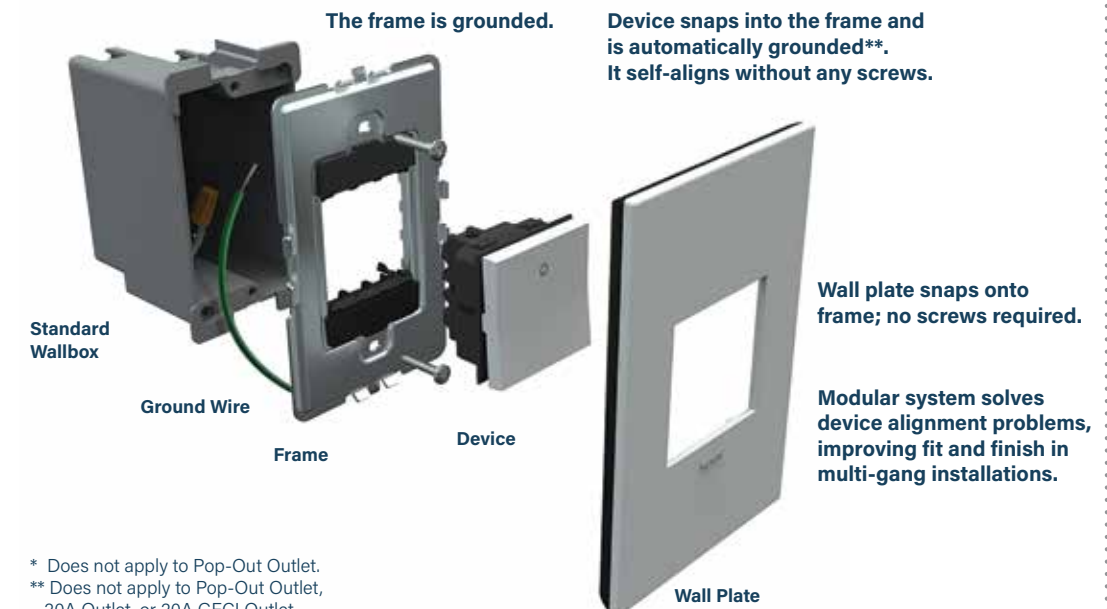

The adorne Modular System

Complete versatility and unmatched flexibility

adorne fits in all existing NEMA-approved wallboxes.*

* Does not apply to Pop-Out Outlet.
** Does not apply to Pop-Out Outlet, 20A Outlet, or 20A GFCI Outlet.

Devices simply snap into the frame from the front. During installation, screw the frame to the box, then pull the wires through the frame and wire the device. Then, simply snap the device into the frame.