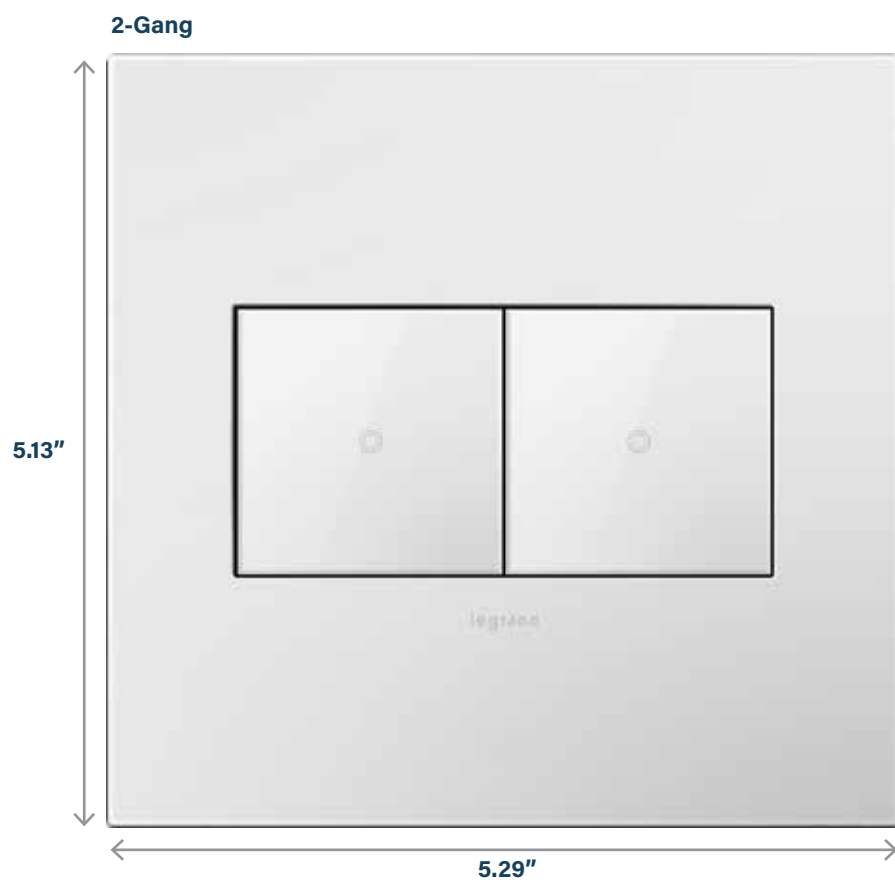

Wall Plates

Available in six gang sizes, adorne wall plates provide the perfect complement to adorne switches, dimmers, outlets and accessories. The collection includes a variety of finishes, from cast metals like Satin Nickel and Oil-Rubbed Bronze to real materials such as linen and wood. In addition, the collection includes a full offering of plastic plates in contemporary and classic colors, as well as three innovative Soft Touch finishes. Each wall plate is packaged with a mounting frame to enable easy installation when paired with a device. All plates are screwless and simply snap onto the included metal frame. See page 40 for more information on the adorne frame system.

All adorne wall plates are UL and ETL-approved. 5- and 6-Gang wall plates are not available in all colors.