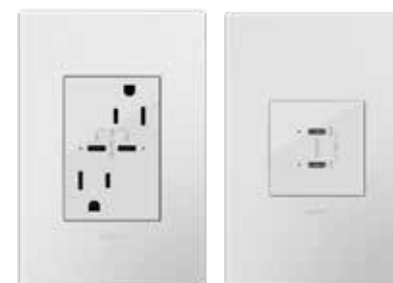

TAMPER-RESISTANT ULTRA-FAST PLUS POWER DELIVERY USB TYPE-C/C OUTLET, PLUS-SIZE | ARTRUSB15PD30W4
Maximize charging (up to 2x faster) with ultra-fast speed and advanced Power Delivery.

ULTRA-FAST PLUS POWER DELIVERY USB TYPE-C/C OUTLET MODULE | ARUSB30PDW4
Get future-proof charging that is up to 2X as fast, with this Power Delivery-enabled module featuring two USB Type-C ports.