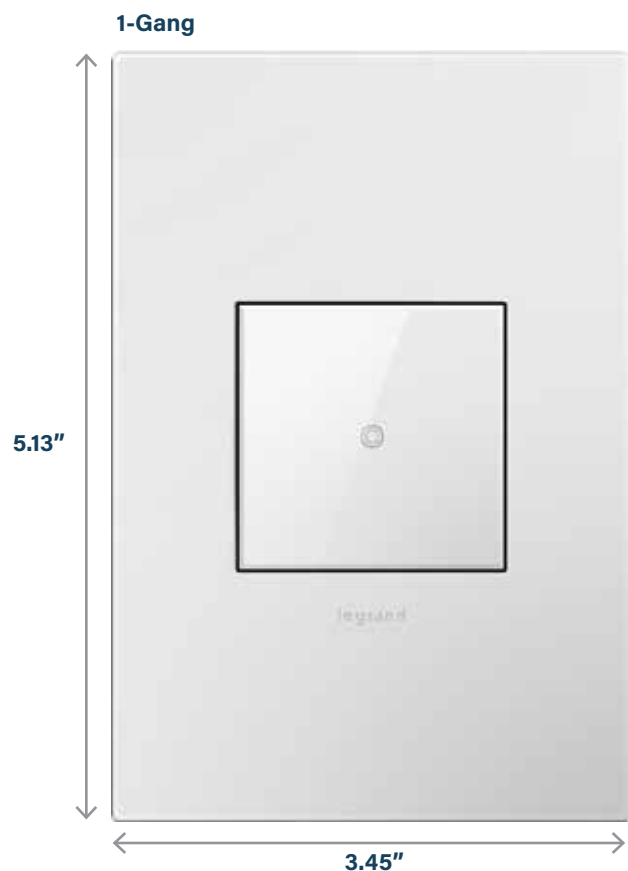

Wall Plates

Available in six gang sizes, adorne wall plates provide the perfect complement to adorne switches, dimmers, outlets and accessories. The collection includes a variety of finishes, from cast metals like Satin Nickel and Oil-Rubbed Bronze to real materials such as linen and wood. In addition, the collection includes a full offering of plastic plates in contemporary and classic colors, as well as three innovative Soft Touch finishes. Each wall plate is packaged with a mounting frame to enable easy installation when paired with a device. All plates are screwless and simply snap onto the included metal frame. See page 40 for more information on the adorne frame system.

All adorne wall plates are UL and ETL-approved. 5- and 6-Gang wall plates are not available in all colors.