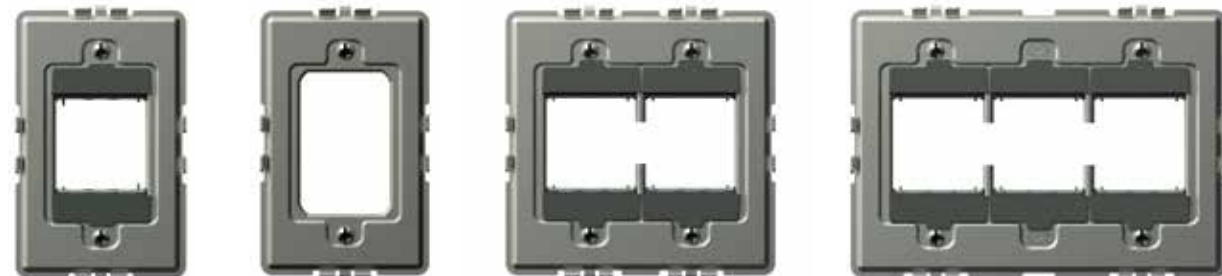

The adorne Frame System

The frame is the foundation upon which the adorne modular system is built. It is manufactured with high-strength galvanized metal and includes a ground wire.

Frames include plastic spacers. The spacers remain in place for devices with full size back bodies. They must be removed for devices with plus size back bodies, such as dimmers and GFCI outlets.

The frame completes the enclosure, providing a safe installation during the construction phase and allowing the wall plate to be installed at the end of the project.

Each frame includes a leaded ground that supports the full adorne system. Most switches, outlets and wall plates (including cast metals) are automatically grounded to the frame, saving time and ensuring a safe and reliable ground path.

1-Gang, Full Size with Spacers

1-Gang, Plus Size without Spacers

2-Gang with Spacers

3-Gang with Spacers