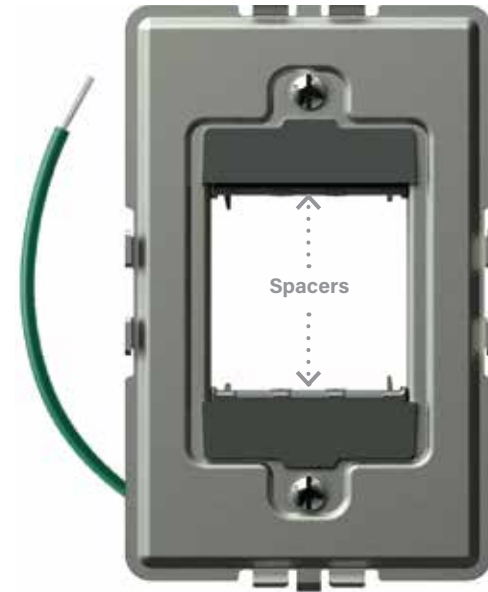

The adorne Frame System

The frame is the foundation upon which the adorne modular system is built. It is manufactured with high-strength galvanized metal and includes a ground wire.

Frames include plastic spacers. The spacers remain in place for devices with full size back bodies. They must be removed for devices with plus size back bodies, such as dimmers and GFCI outlets.

The frame completes the enclosure, providing a safe installation during the construction phase and allowing the wall plate to be installed at the end of the project.

Each frame includes a leaded ground that supports the full adorne system. Most switches, outlets and wall plates (including cast metals) are automatically grounded to the frame, saving time and ensuring a safe and reliable ground path.

1-Gang, Full Size with Spacers

1-Gang, Plus Size without Spacers

2-Gang with Spacers

3-Gang with Spacers