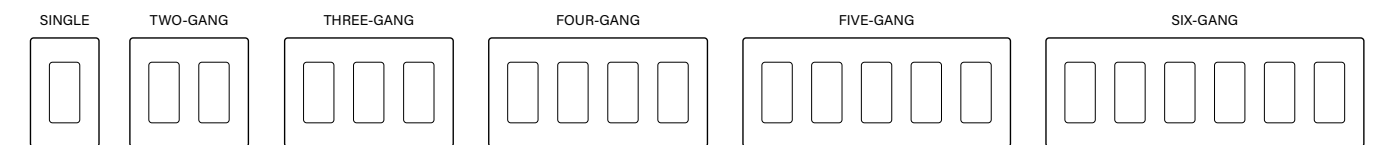

Screwless Wall Plates

How to build a better wall plate? Try clean lines and a satin finish, all without a screw in sight.

NAME	GANGS	PART NUMBER	NAME	GANGS	PART NUMBER
Black	1-Gang 2-Gang 3-Gang 4-Gang 5-Gang 6-Gang	RWP26BK RWP262BK RWP263BK RWP264BK RWP265BK RWP266BK	Ivory	1-Gang 2-Gang 3-Gang 4-Gang 5-Gang 6-Gang	RWP26I RWP262I RWP263I RWP264I RWP265I RWP266I
Brown	1-Gang 2-Gang 3-Gang 4-Gang 5-Gang 6-Gang	RWP26B RWP262B RWP263B RWP264B RWP265B RWP266B	Light Almond	1-Gang 2-Gang 3-Gang 4-Gang 5-Gang 6-Gang	RWP26LA RWP262LA RWP263LA RWP264LA RWP265LA RWP266LA
Gray	1-Gang 2-Gang 3-Gang 4-Gang 5-Gang 6-Gang	RWP26GRY RWP262GRY RWP263GRY RWP264GRY RWP265GRY RWP266GRY	White	1-Gang 2-Gang 3-Gang 4-Gang 5-Gang 6-Gang	RWP26W RWP262W RWP263W RWP264W RWP265W RWP266W

Metallic Screwless Wall Plates

NAME	GANGS	PART NUMBER	NAME	GANGS	PART NUMBER
Dark Bronze	1-Gang 2-Gang 3-Gang 4-Gang 5-Gang 6-Gang	RWP26DBCC6 RWP262DBCC6 RWP263DBCC6 RWP264DB RWP265DB RWP266DB	Nickel	1-Gang 2-Gang 3-Gang 4-Gang 5-Gang 6-Gang	RWP26NICC6 RWP262NICC6 RWP263NICC6 RWP264NI RWP265NI RWP266NI
Graphite	1-Gang 2-Gang 3-Gang 4-Gang 5-Gang 6-Gang	RWP26GCC6 RWP262GCC6 RWP263GCC6 RWP264CC6 RWP265G RWP266G			

Screwless Wall Plates with Microban®

Classic radiant style made cleaner and more durable through lasting Microban® antimicrobial* protection.

NAME	GANGS	PART NUMBER
White with Microban	1-Gang 2-Gang 3-Gang 4-Gang	RWP26WAMCC6 RWP262WAMCC6 RWP263WAMCC6 RWP264WAMCC6