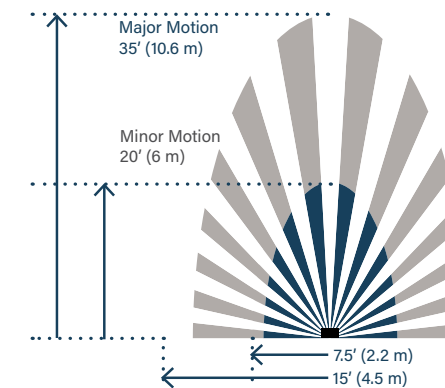

Note: Due to manufacturer variations and modifications, we are unable to ensure indefinite dimming compatibility with any bulb or fixture.
*No antimicrobial efficacy claims are being made or are valid with respect to products sold in Canada.

SensaSwitch® + SensaDimmer

SensaSwitches include passive infrared (PIR) sensor technology, automatically turning lights on or off when you enter or leave a room. The design features an innovative micro-movement sensor that allows you to also manually turn on lights with a soft touch of the finger. SensaSwitches are available in three models:

- Auto-ON/Auto-OFF: Automatically turns lights on when you enter a room and off when you leave. (Occupancy Sensor)
- Manual-ON/Auto-OFF: Allows you to turn lights on when you enter a room and automatically turns them off when you leave. (Vacancy Sensor)
- Manual-ON/Timed-OFF: Allows you to turn lights on when you enter a room and select a time for lights to turn off (options include 10, 20, 30, and 60 minutes). (Timer)

The SensaDimmer turns lights on when you enter a room and off when you leave, but can be adjusted to become Manual-ON/Auto-OFF if desired.

Now with lasting Microban® antimicrobial* protection for cleaner, more durable devices.

Coverage Area

The Occupancy Sensor, Vacancy Sensor, and SensaDimmer each have a maximum coverage range of 180 degrees and a coverage area of 600 sq. ft. The sensor must have a clear and unobstructed view of the coverage area. Objects blocking the sensor's lens may prevent detection thereby causing the light to turn off even though someone is in the area. Windows, glass doors, and other transparent barriers will obstruct the sensor's view and prevent detection.

NAME	PART NUMBER	DESCRIPTION	COLOR/FINISH	RATING	COMPATIBLE LOADS	COMPLIANCE
SensaSwitch, Auto-ON/Auto-OFF	ASOS32W4 ASOS32M4 ASOS32G4	Single-pole/3-way. Time delay of 5-30 min. Occupancy Sensor (Must be paired with another SensaSwitch or SensaDimmer in 3-way applications)	White Magnesium Graphite	120V, 600W, 60 Hz, 1/6 Hp	All Loads	UL LISTED, RoHS
SensaSwitch, Manual-ON/Auto-OFF	ASVS12W4 ASVS12M4 ASVS12G4	Single-pole/3-way. Time delay of 5-30 min. Vacancy Sensor (Must be paired with another SensaSwitch or SensaDimmer in 3-way applications)	White Magnesium Graphite	120V, 600W, 60 Hz, 1/6 Hp	All Loads	UL LISTED, RoHS CA Title 24
SensaSwitch, Manual-ON/Timed-OFF	ASTM2W2 ASTM2M2 ASTM2G2	Single-pole/3-way. Time delay options include 10, 20, 30 or 60 min. (Must be paired with another SensaSwitch or SensaDimmer in 3-way applications)	White Magnesium Graphite	120V, 600W, 60 Hz, 1/6 Hp	All Loads	UL LISTED, RoHS
SensaDimmer, Auto-ON/Auto-OFF	ADSM703HW2 ADSM703HM2 ADSM703HG2	Single-pole/3-way. Time delay of 5-30 min. Dimming Occupancy Sensor (Must be paired with another SensaSwitch or SensaDimmer in 3-way applications)	White Magnesium Graphite	120V 700W	Incandescent, Halogen	UL LISTED, RoHS

*No antimicrobial efficacy claims are being made or are valid with respect to products sold in Canada.