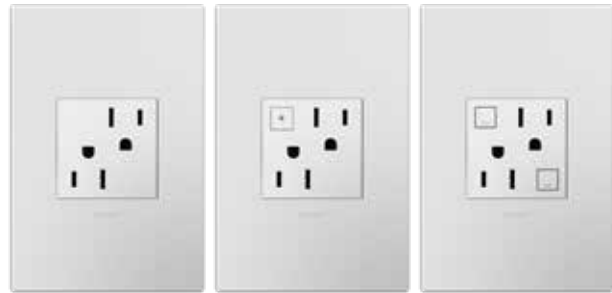

Outlets & Night Lights

TAMPER-RESISTANT OUTLET | ARTR152W4

Upgrade from a standard outlet with discreet tamper-resistance.

ENERGY-SAVING ON/OFF OUTLET | ARPS152W4

Add style, while reducing energy waste. Outlet can be shut off when not in use to avoid pulling power in standby mode.

TAMPER-RESISTANT SELF-TEST

GFCI OUTLET | AGFTR2152W4

Get superior safety and superior style. Protects against electrical shock caused by ground-faults.