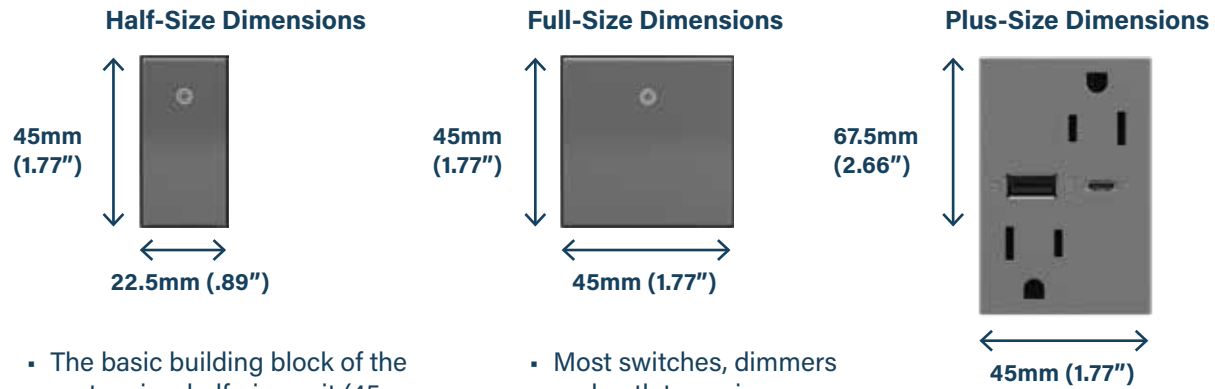

Modular Unit Dimensions

- The basic building block of the system is a half-size unit (45mm x 22.5mm).
- All devices have either half-size or full-size front faces.
- Devices can also have half-size, full-size or plus-size back bodies.
- Most switches, dimmers and outlets are in the full-size format (45mm x 45 mm). This is the standard adorne proprietary "45" opening.
- Select outlets are available with a plus-size front face (67.5mm x 45mm) for easier access to power and/or USB ports.
- Plus-size devices must be paired with 1-Gang+ wall plates.