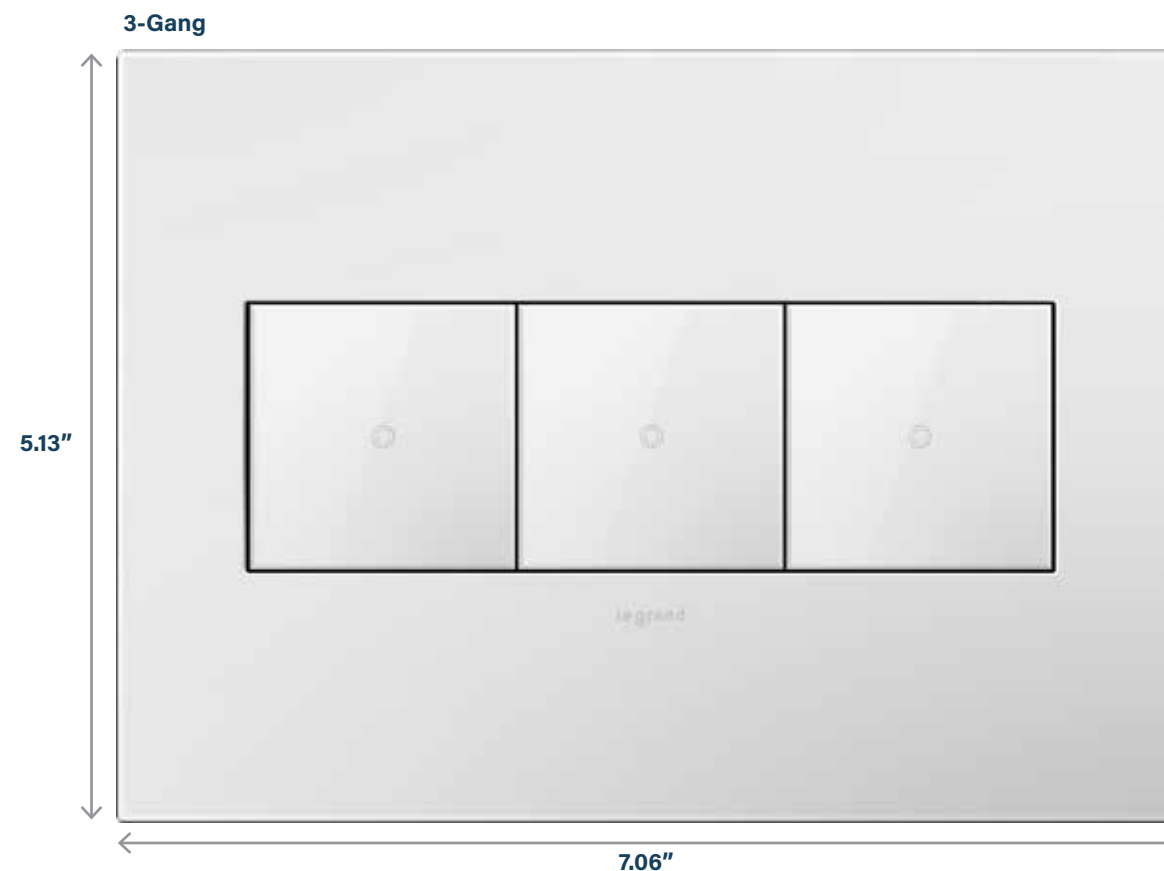

Wall Plates

Available in six gang sizes, adorne wall plates provide the perfect complement to adorne switches, dimmers, outlets and accessories. The collection includes a variety of finishes, from cast metals like Satin Nickel and Oil-Rubbed Bronze to real materials such as linen and wood. In addition, the collection includes a full offering of plastic plates in contemporary and classic colors, as well as three innovative Soft Touch finishes. Each wall plate is packaged with a mounting frame to enable easy installation when paired with a device. All plates are screwless and simply snap onto the included metal frame. See page 40 for more information on the adorne frame system.

All adorne wall plates are UL and ETL-approved. 5- and 6-Gang wall plates are not available in all colors.