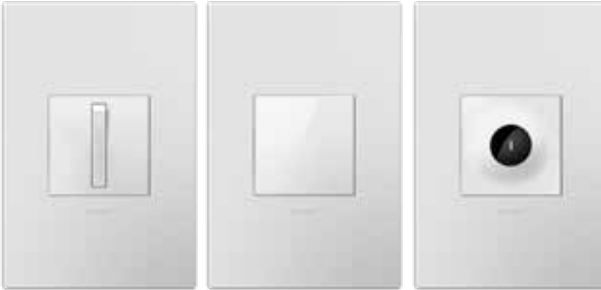

WHISPER® SWITCH | ASWR1532W4
Turn lights on/off with a fluid, gentle action.

TOUCH SWITCH | ASTH1532W2
Turn lights on/off with just a simple touch.

WAVE® SWITCH | ASWV1532W2
Go germ-free. Turn lights on/off with a wave.