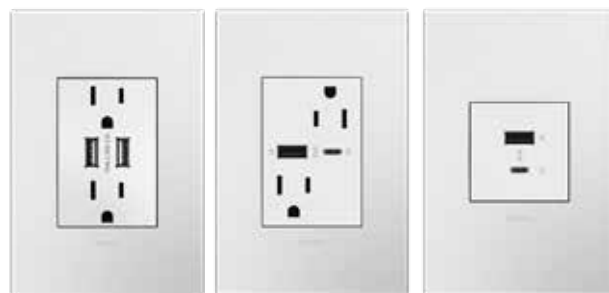

USB Charging Solutions

DUAL USB OUTLET, PLUS-SIZE | ARTRUSB153W4
Charge two devices simultaneously, without sacrificing a plug or needing a bulky adapter.

TAMPER-RESISTANT ULTRA-FAST USB TYPE-A/C OUTLET, PLUS-SIZE | ARTRUSB156ACW4
Charge your phone or tablets faster with an industry-leading 6 amps of power, without sacrificing a plug or needing a bulky adapter.

ULTRA-FAST USB TYPE-A/C OUTLET MODULE | ARUSB2AC6W4
Get faster USB charging with this module featuring both USB Type-A and Type-C ports.