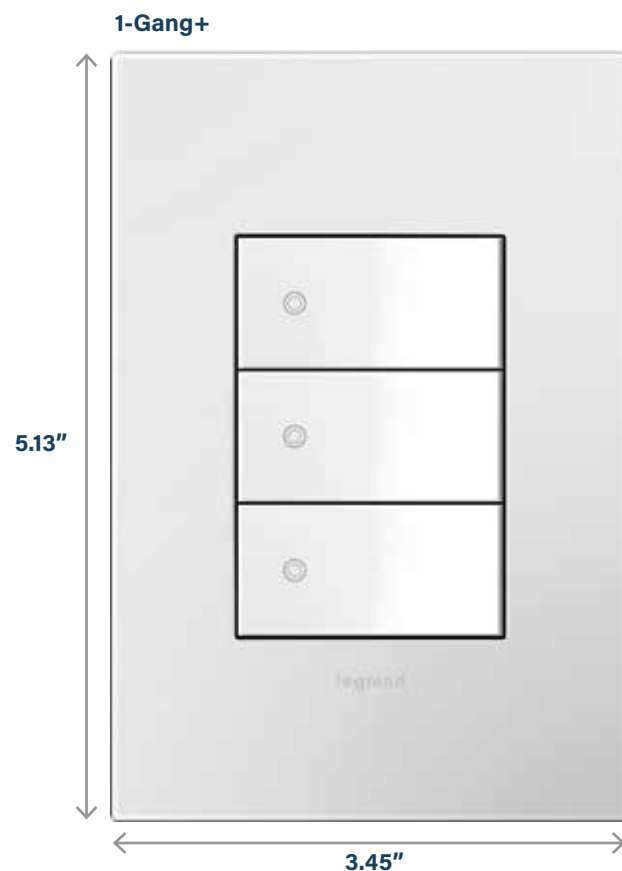

Wall Plates

Available in six gang sizes, adorne wall plates provide the perfect complement to adorne switches, dimmers, outlets and accessories. The collection includes a variety of finishes, from cast metals like Satin Nickel and Oil-Rubbed Bronze to real materials such as linen and wood. In addition, the collection includes a full offering of plastic plates in contemporary and classic colors, as well as three innovative Soft Touch finishes. Each wall plate is packaged with a mounting frame to enable easy installation when paired with a device. All plates are screwless and simply snap onto the included metal frame. See page 40 for more information on the adorne frame system.

All adorne wall plates are UL and ETL-approved. 5- and 6-Gang wall plates are not available in all colors.