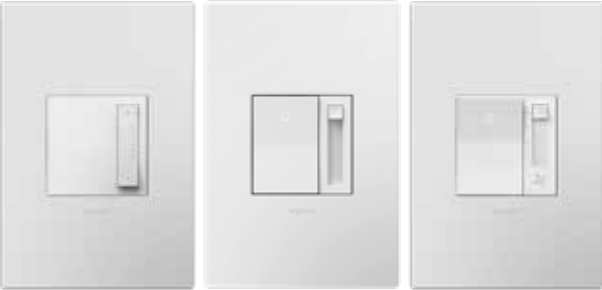

Dimmers & Switches

SOFTAP® TRU-UNIVERSAL DIMMER | ADTP703TUW4
This dimmer self-calibrates to work with virtually any 120V dimmable bulb or fixture (excludes 0-10V). Turn lights on/off with a light push action.

PADDLE LED ADVANCED DIMMER | ADPD153LW2
Upgrade from a standard switch or dimmer to turn lights on/off with an easy up-or-down action, or use the slider to adjust light level.

PADDLE FAN SPEED CONTROL | AAFN4S16AW4
Adjust fan speed with modern style.