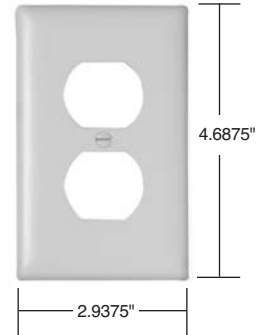

TradeMaster® Thermoplastic Nylon One & Two Gang

Pass & Seymour

Technical Specifications

3rd Party Compliance

UL Listed, Standard UL514, Cover Plates for Flush Mounted Wiring Devices.
CSA Certified.

Performance

Environmental	Chemical-Resistant
Flammability	UL94 V2

Materials

Plate Material	.070" Nylon 6
Plate Finish	Matte
Screws	Steel, Heads Painted to Match Plate Color

Warranty

1 Year

Dimensions for
TradeMaster One Gang