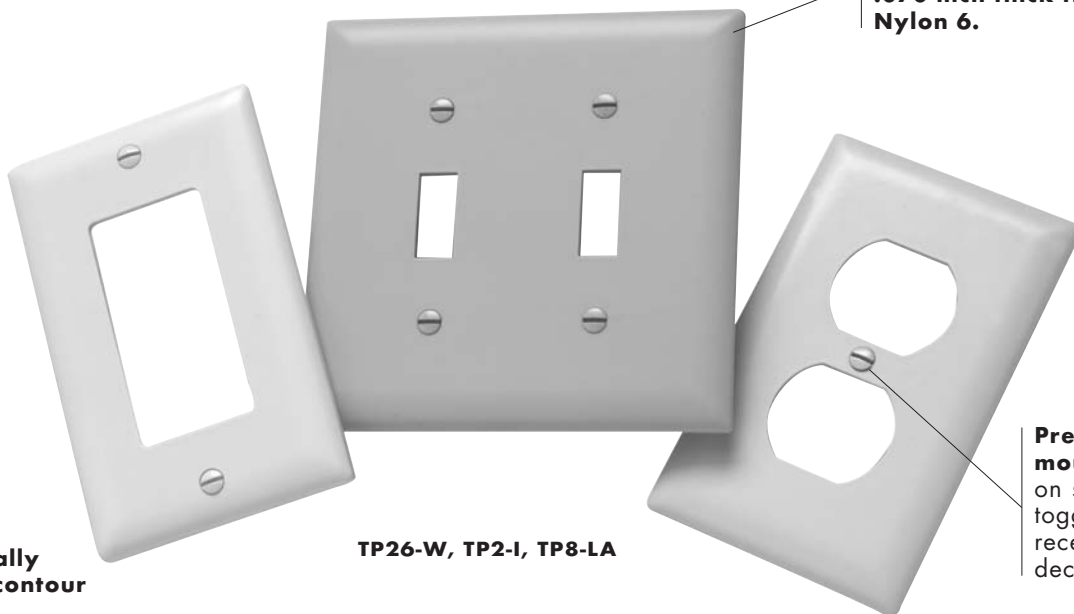

TP26-W, TP2-I, TP8-LA

Features & Benefits

An extra 3/16" width and height than standard size wall plates for more tolerance in covering ragged sheet rock openings.

Molded of rugged, virtually unbreakable self-extinguishing .070 inch thick thermoplastic Nylon 6.