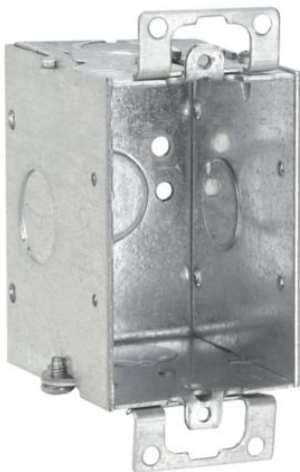

Eaton TP218

Catalog Number: TP218

Eaton Crouse-Hinds series Switch Box, (1) 1/2", Conduit (no clamps), 2-1/2", (1) 1/2", Steel, (1) 1/2", Ears, Gangable, 12.5 cubic inch capacity

General specifications

Product Name	Catalog Number
Eaton Crouse-Hinds series switch box	TP218
UPC	Product Length/Depth
786189102185	2 in
Product Height	Product Width
3 in	2.5 in
Product Weight	
0.58 lb	

Type

Gangable

Capacity

12.5 cubic in

Conduit/cable

Conduit (no clamps)

End Knockouts

(1) 1/2 in

Side knockouts

(1) 1/2 in

Bottom Knockouts

(1) 1/2 in

Material

Steel

Special features

Ears

All other trademarks are property of their respective owners.

[Eaton.com/socialmedia](https://www.eaton.com/socialmedia)

Eaton TP218

Catalog Number: TP218

Eaton Crouse-Hinds series Switch Box, (1) 1/2", Conduit (no clamps), 2-1/2", (1) 1/2", Steel, (1) 1/2", Ears, Gangable, 12.5 cubic inch capacity