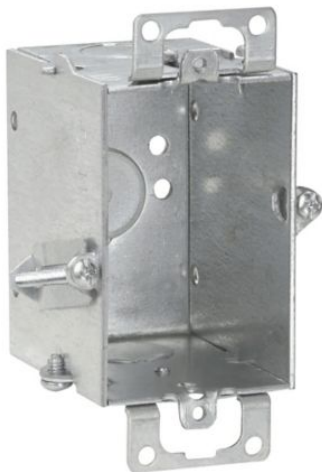

Eaton TP224

Catalog Number: TP224

Eaton Crouse-Hinds series Switch Box, (1) 1/2", Hold-Tite, Conduit (no clamps), 2-1/2", (1) 1/2", Steel, Ears, Gangable, 12.5 cubic inch capacity

General specifications

| | |
|--------------------------------------|----------------------|
| Product Name | Catalog Number |
| Eaton Crouse-Hinds series switch box | TP224 |
| UPC | Product Length/Depth |
| 786189102246 | 2 in |
| Product Height | Product Width |
| 3 in | 2.5 in |
| Product Weight | |
| 0.61 lb | |

Type

Gangable

Capacity

12.5 cubic in

Conduit/cable

Conduit (no clamps)

Bracket style

Hold-Tite

End Knockouts

(1) 1/2 in

Bottom Knockouts

(1) 1/2 in

Material

Steel

Special features

Ears

All other trademarks are property of their respective owners.

[Eaton.com/socialmedia](https://www.eaton.com/socialmedia)

Eaton TP224

Catalog Number: TP224

Eaton Crouse-Hinds series Switch Box, (1) 1/2", Hold-Tite, Conduit (no clamps), 2-1/2", (1) 1/2", Steel, Ears, Gangable, 12.5 cubic inch capacity