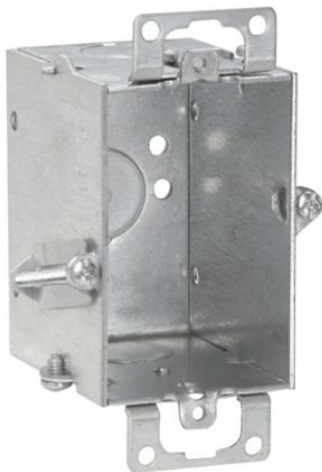

Eaton TP224

Catalog Number: TP224

Eaton Crouse-Hinds series Switch Box, (1) 1/2", Hold-Tite, Conduit (no clamps), 2-1/2", (1) 1/2", Steel, Ears, Gangable, 12.5 cubic inch capacity

General specifications

| | |
|--------------------------------------|----------------------|
| Product Name | Catalog Number |
| Eaton Crouse-Hinds series switch box | TP224 |
| UPC | Product Length/Depth |
| 786189102246 | 2 in |
| Product Height | Product Width |
| 3 in | 2.5 in |
| Product Weight | |
| 0.61 lb | |

All other trademarks are property of their respective owners.

[Eaton.com/socialmedia](https://www.eaton.com/socialmedia)

Eaton TP224

Catalog Number: TP224

Eaton Crouse-Hinds series Switch Box, (1) 1/2", Hold-Tite, Conduit (no clamps), 2-1/2", (1) 1/2", Steel, Ears, Gangable, 12.5 cubic inch capacity

General specifications

| | |
|--------------------------------------|-----------------------------|
| Product Name | Catalog Number |
| Eaton Crouse-Hinds series switch box | TP224 |
| UPC | Product Length/Depth |
| 786189102246 | 2 in |
| Product Height | Product Width |
| 3 in | 2.5 in |
| Product Weight | |
| 0.61 lb | |