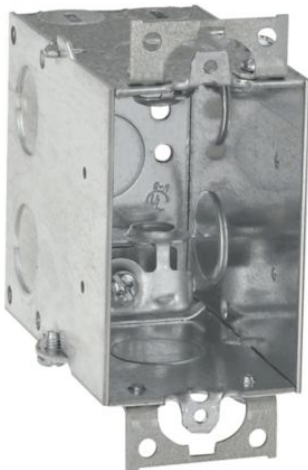

Eaton TP244

Catalog Number: TP244

Eaton Crouse-Hinds series Switch Box, (1) 1/2", 2, AC/MC clamps, 3-1/2", (1) 1/2" , Steel, (2) 1/2", Ears, Gangable, 18.0 cubic inch capacity

General specifications

Product Name	Catalog Number
Eaton Crouse-Hinds series switch box	TP244
UPC	Product Length/Depth
786189102444	2 in
Product Height	Product Width
3 in	3.5 in
Product Weight	
0.81 lb	

Eaton is a registered trademark.

All other trademarks are property of their respective owners.

[Eaton.com/socialmedia](https://www.eaton.com/socialmedia)

Eaton TP244

Catalog Number: TP244

Eaton Crouse-Hinds series Switch Box, (1) 1/2", 2, AC/MC clamps, 3-1/2", (1) 1/2" , Steel, (2) 1/2", Ears, Gangable, 18.0 cubic inch capacity

General specifications

Product Name	Catalog Number
Eaton Crouse-Hinds series switch box	TP244
UPC	Product Length/Depth
786189102444	2 in
Product Height	Product Width
3 in	3.5 in
Product Weight	
0.81 lb	

Type

Gangable

Capacity

18 cubic in

Conduit/cable

AC/MC clamps

End Knockouts

(1) 1/2 in