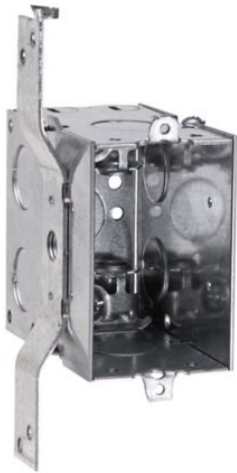

# Eaton TP246

Catalog Number: TP246

Eaton Crouse-Hinds series Switch Box, (1) 1/2", S, set 7/8", 2, AC/MC clamps, 3-1/2", (1) 1/2", Steel, (2) 1/2", Gangable, 18.0 cubic inch capacity

## General specifications

<b>Product Name</b>	<b>Catalog Number</b>
Eaton Crouse-Hinds series switch box	TP246
<b>UPC</b>	<b>Product Length/Depth</b>
786189102468	2 in
<b>Product Height</b>	<b>Product Width</b>
3 in	3.5 in
<b>Product Weight</b>	
0.88 lb	