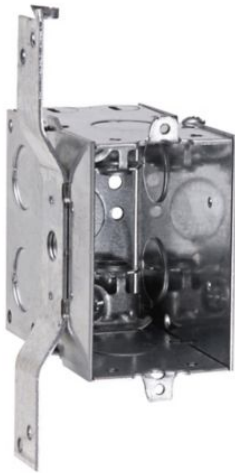

# Eaton TP246

Catalog Number: TP246

Eaton Crouse-Hinds series Switch Box, (1) 1/2", S, set 7/8", 2, AC/MC clamps, 3-1/2", (1) 1/2", Steel, (2) 1/2", Gangable, 18.0 cubic inch capacity

## General specifications

<b>Product Name</b>	<b>Catalog Number</b>
Eaton Crouse-Hinds series switch box	TP246
<b>UPC</b>	<b>Product Length/Depth</b>
786189102468	2 in
<b>Product Height</b>	<b>Product Width</b>
3 in	3.5 in
<b>Product Weight</b>	
0.88 lb	