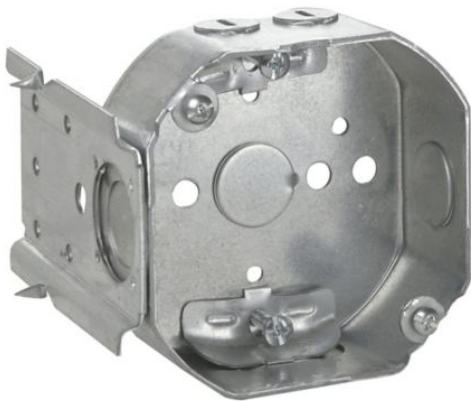

Eaton TP302

Catalog Number: TP302

Eaton Crouse-Hinds series Octagon Outlet Box, (1) 1/2", 4", C, 4, NM clamps, 1-1/2", Steel, (2) 1/2", Fixture rated, 15.5 cubic inch capacity

General specifications

Product Name	Catalog Number
Eaton Crouse-Hinds series octagon outlet box	TP302
	UPC
	786189103021
Product Length/Depth	Product Height
4 in	1.5 in
Product Width	Product Weight
4 in	0.65 lb

[Steel Octagon Boxes, Covers, Adjustable Bar Hangers and Ceiling Pans UL certification](#)

Specifications and datasheets

[Steel Outlet Boxes for Electrical Systems](#)

[Eaton Specification Sheet - TP302](#)

[Eaton.com/socialmedia](https://www.eaton.com/socialmedia)

Eaton TP302

Catalog Number: TP302

Eaton Crouse-Hinds series Octagon Outlet Box, (1) 1/2", 4", C, 4, NM clamps, 1-1/2", Steel, (2) 1/2", Fixture rated, 15.5 cubic inch capacity

General specifications

Product Name	Catalog Number
Eaton Crouse-Hinds series octagon outlet box	TP302
	UPC
	786189103021
Product Length/Depth	Product Height
4 in	1.5 in
Product Width	Product Weight
4 in	0.65 lb