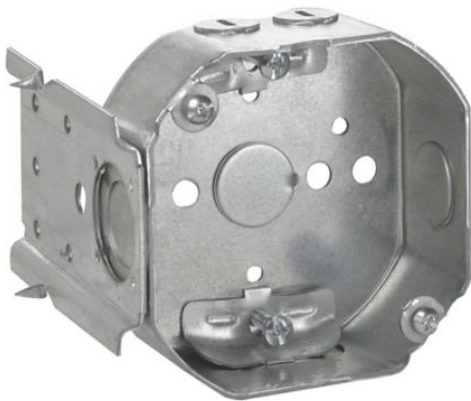

Eaton TP302

Catalog Number: TP302

Eaton Crouse-Hinds series Octagon Outlet Box, (1) 1/2", 4", C, 4, NM clamps, 1-1/2", Steel, (2) 1/2", Fixture rated, 15.5 cubic inch capacity

General specifications

Product Name	Catalog Number
Eaton Crouse-Hinds series octagon outlet box	TP302
	UPC
	786189103021
Product Length/Depth	Product Height
4 in	1.5 in
Product Width	Product Weight
4 in	0.65 lb

Certifications and compliances

Area classification

Ordinary/Non-Hazardous Locations

Standards type

NEC/CEC

Product specifications

Box size

4"

Depth

1-1/2"

Capacity

15.5 cubic in

Conduit/cable

NM clamps

Bracket style

C

Cable knockouts

4

Side knockouts

(2) 1/2 in

Bottom Knockouts

(1) 1/2 in

Material

Steel