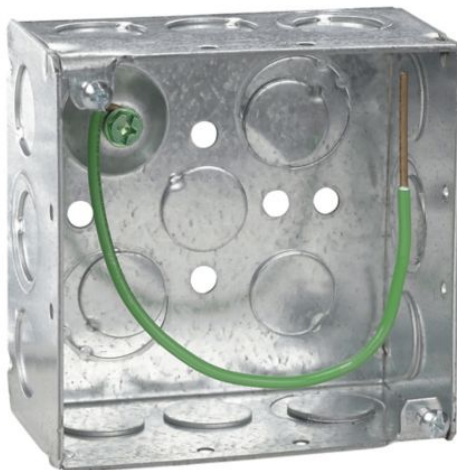

# Eaton TP403PF

Catalog Number: TP403PF

Eaton Crouse-Hinds series Square Outlet Box, (2) 1/2", (2) 1/2", (1) 3/4" E, 4", Conduit (no clamps), Welded, 2-1/8", Steel, (8) 1/2", (4) 1/2", (1) 3/4" E, Includes ground screw with pigtail lead, 30.3 cubic inch capacity

## General specifications

Product Name	Catalog Number
Eaton Crouse-Hinds series square outlet box	TP403PF
	UPC
	786189000283
Product Length/Depth	Product Height
4 in	2.13 in
Product Width	Product Weight
4 in	0.84 lb

### Capacity

30.3 cubic in