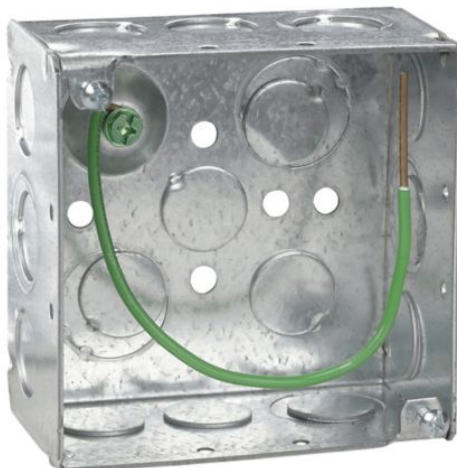

Eaton TP403PF

Catalog Number: TP403PF

Eaton Crouse-Hinds series Square Outlet Box, (2) 1/2", (2) 1/2", (1) 3/4" E, 4", Conduit (no clamps), Welded, 2-1/8", Steel, (8) 1/2", (4) 1/2", (1) 3/4" E, Includes ground screw with pigtail lead, 30.3 cubic inch capacity

General specifications

Product Name	Catalog Number
Eaton Crouse-Hinds series square outlet box	TP403PF
	UPC
	786189000283
Product Length/Depth	Product Height
4 in	2.13 in
Product Width	Product Weight
4 in	0.84 lb