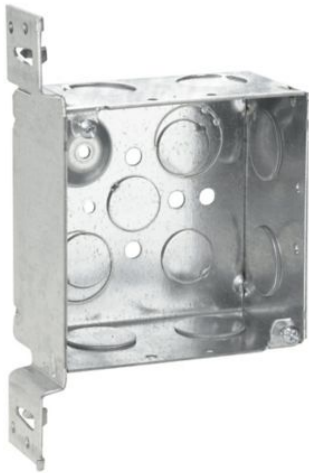

# Eaton TP432VMS

Catalog Number: TP432VMS

Eaton Crouse-Hinds series Square Outlet Box, (2) 1/2", (2) 1/2", (1) 3/4" E, 4", VMS, Conduit (no clamps), Welded, 2-1/8", Steel, (8) 3/4", 30.3 cubic inch capacity

## General specifications

Product Name	Catalog Number
Eaton Crouse-Hinds series square outlet box	TP432VMS
	UPC
	662279001210
Product Length/Depth	Product Height
4 in	2.13 in
Product Width	Product Weight
4 in	1 lb

### Capacity

30.3 cubic in