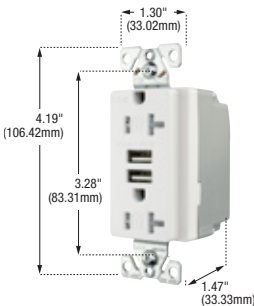

Commercial grade receptacles

Commercial grade straight blade receptacles

Product description

2-pole, 3-wire grounding
15A, 125V/AC
20A, 125V/AC
NEMA 5-15R, 5-20R

TR7756

USB charging station

USB rating		Description	Color suffix	Catalog no.
A	V/DC			
5.0 total	5	USB charging station, wire leads	BK, LA, V, W	□ 7750__

USB charger with tamper resistant receptacles

Rating				Description	Color suffix	Catalog no.
A	V/AC	Amps	V/DC			
15	125	3.1	5	USB charger with TR duplex receptacle, wire leads	A, B, BK, GY, LA, V, W	□ TR7755__
20	125	3.1	5	USB charger with TR duplex receptacle, wire leads	A, B, BK, GY, LA, V, W	□ TR7756__

Tamper resistant combination LED wallbox nightlight with receptacle

Rating				Description	Color suffix	Catalog no.
A	V/AC	NEMA				
15	125	5-15R		Nightlight with single receptacle, back & side wire	A, BK, LA, V, W	□ TR7735
20	125	5-20R		Nightlight with single receptacle, back & side wire	A, BK, LA, V, W	□ TR7736

Tamper resistant clock hanger receptacles

Rating				Description	Color	Catalog No.	
A	V/AC	NEMA					
15	125	5-15R		Single clock hanger receptacle side wire	W	□ TR775W	●
				Recessed duplex receptacle, push wire & side wire	W	□ TR780W	●

Color ordering information:

For ordering devices, include Catalog no. followed by the Color suffix: A (Almond), B (Brown), BK (Black), GY (Gray), LA (Light Almond), V (Ivory), W (White)

Specification information: USB commercial receptacles & USB charging station: A-34
Compliances, specifications and availability are subject to change without notice.