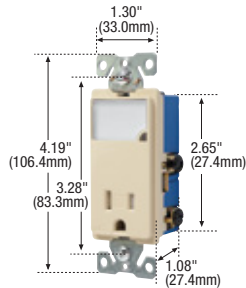

Commercial grade receptacles

Commercial grade straight blade receptacles

Product description

2-pole, 3-wire grounding
15A, 125V/AC
20A, 125V/AC
NEMA 5-15R, 5-20R

7750

TR7756

TR7735

TR775

USB charging station

USB rating		Description	Color suffix	Catalog no.
A	V/DC			
5.0 total	5	USB charging station, wire leads	BK, LA, V, W	□ 7750__

USB charger with tamper resistant receptacles

Rating				Description	Color suffix	Catalog no.
A	V/AC	Amps	V/DC			
15	125	3.1	5	USB charger with TR duplex receptacle, wire leads	A, B, BK, GY, LA, V, W	□ TR7755__
20	125	3.1	5	USB charger with TR duplex receptacle, wire leads	A, B, BK, GY, LA, V, W	□ TR7756__

Tamper resistant clock hanger receptacles

Rating				Description	Color	Catalog No.	
A	V/AC	NEMA					
15	125	5-15R		Single clock hanger receptacle side wire	W	□ TR775W	●
				Recessed duplex receptacle, push wire & side wire	W	□ TR780W	●