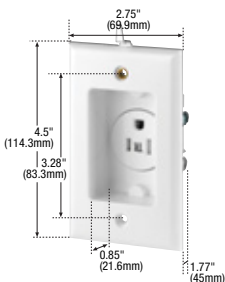

TR775

USB charging station

USB rating		Description	Color suffix	Catalog no.
A	V/DC			
5.0 total	5	USB charging station, wire leads	BK, LA, V, W	□ 7750__

USB charger with tamper resistant receptacles

Rating				Description	Color suffix	Catalog no.
A	V/AC	Amps	V/DC			
15	125	3.1	5	USB charger with TR duplex receptacle, wire leads	A, B, BK, GY, LA, V, W	□ TR7755__
20	125	3.1	5	USB charger with TR duplex receptacle, wire leads	A, B, BK, GY, LA, V, W	□ TR7756__

Tamper resistant combination LED wallbox nightlight with receptacle

Rating				Description	Color suffix	Catalog no.
A	V/AC	NEMA				
15	125	5-15R		Nightlight with single receptacle, back & side wire	A, BK, LA, V, W	□ TR7735
20	125	5-20R		Nightlight with single receptacle, back & side wire	A, BK, LA, V, W	□ TR7736

Tamper resistant clock hanger receptacles

Rating				Description	Color	Catalog No.	
A	V/AC	NEMA					
15	125	5-15R		Single clock hanger receptacle side wire	W	□ TR775W	●
				Recessed duplex receptacle, push wire & side wire	W	□ TR780W	●

Color ordering information:

For ordering devices, include Catalog no. followed by the Color suffix: A (Almond), B (Brown), BK (Black), GY (Gray), LA (Light Almond), V (Ivory), W (White)