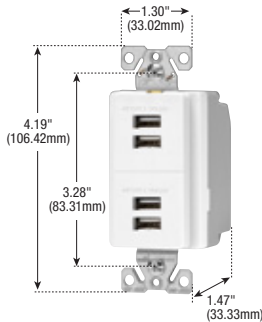

Commercial grade receptacles

Commercial grade straight blade receptacles

Product description

2-pole, 3-wire grounding
15A, 125V/AC
20A, 125V/AC
NEMA 5-15R, 5-20R

7750

TR7756

TR7735

TR775

Tamper resistant combination LED wallbox nightlight with receptacle

Rating				Description	Color suffix	Catalog no.
A	V/AC	NEMA				
15	125	5-15R		Nightlight with single receptacle, back & side wire	A, BK, LA, V, W	□ TR7735
20	125	5-20R		Nightlight with single receptacle, back & side wire	A, BK, LA, V, W	□ TR7736

Tamper resistant clock hanger receptacles

Rating				Description	Color	Catalog No.	
A	V/AC	NEMA					
15	125	5-15R		Single clock hanger receptacle side wire	W	□ TR775W	●
				Recessed duplex receptacle, push wire & side wire	W	□ TR780W	●