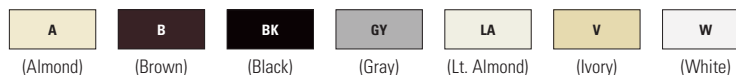

Tamper resistant combination LED wallbox nightlight with receptacle

Rating				Description	Color suffix	Catalog no.
A	V/AC	NEMA				
15	125	5-15R		Nightlight with single receptacle, back & side wire	A, BK, LA, V, W	□ TR7735
20	125	5-20R		Nightlight with single receptacle, back & side wire	A, BK, LA, V, W	□ TR7736

Color ordering information:

For ordering devices, include Catalog no. followed by the Color suffix: A (Almond), B (Brown), BK (Black), GY (Gray), LA (Light Almond), V (Ivory), W (White)

Specification information: USB commercial receptacles & USB charging station: A-34
Compliances, specifications and availability are subject to change without notice.