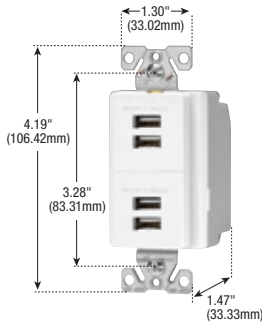

Commercial grade receptacles

Commercial grade straight blade receptacles

Product description

2-pole, 3-wire grounding
15A, 125V/AC
20A, 125V/AC
NEMA 5-15R, 5-20R

7750