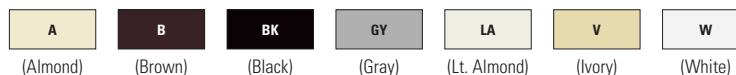

Color ordering information:

For ordering devices, include Catalog no. followed by the Color suffix: A (Almond), B (Brown), BK (Black), GY (Gray), LA (Light Almond), V (Ivory), W (White)

Specification information: USB commercial receptacles & USB charging station: A-34
Compliances, specifications and availability are subject to change without notice.

Tamper resistant combination LED wallbox nightlight with receptacle

Rating				Description	Color suffix	Catalog no.
A	V/AC	NEMA				
15	125	5-15R		Nightlight with single receptacle, back & side wire	A, BK, LA, V, W	□ TR7735
20	125	5-20R		Nightlight with single receptacle, back & side wire	A, BK, LA, V, W	□ TR7736