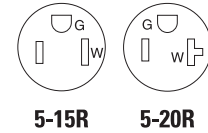

Commercial grade receptacles

Commercial grade straight blade receptacles

Product description

2-pole, 3-wire grounding
15A, 125V/AC
20A, 125V/AC
NEMA 5-15R, 5-20R

7750