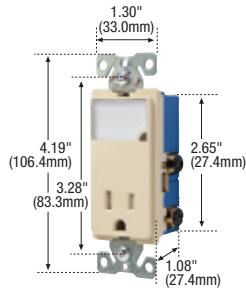

Commercial grade receptacles

Commercial grade straight blade receptacles

Product description

2-pole, 3-wire grounding
15A, 125V/AC
20A, 125V/AC
NEMA 5-15R, 5-20R

TR7735

USB charging station

USB rating		Description	Color suffix	Catalog no.
A	V/DC			
5.0 total	5	USB charging station, wire leads	BK, LA, V, W	□ 7750__

USB charger with tamper resistant receptacles

Rating				Description	Color suffix	Catalog no.
A	V/AC	Amps	V/DC			
15	125	3.1	5	USB charger with TR duplex receptacle, wire leads	A, B, BK, GY, LA, V, W	□ TR7755__
20	125	3.1	5	USB charger with TR duplex receptacle, wire leads	A, B, BK, GY, LA, V, W	□ TR7756__

Tamper resistant combination LED wallbox nightlight with receptacle

Rating				Description	Color suffix	Catalog no.
A	V/AC	NEMA				
15	125	5-15R		Nightlight with single receptacle, back & side wire	A, BK, LA, V, W	□ TR7735
20	125	5-20R		Nightlight with single receptacle, back & side wire	A, BK, LA, V, W	□ TR7736

Tamper resistant clock hanger receptacles

Rating				Description	Color	Catalog No.	
A	V/AC	NEMA					
15	125	5-15R		Single clock hanger receptacle side wire	W	□ TR775W	●
				Recessed duplex receptacle, push wire & side wire	W	□ TR780W	●

Color ordering information:

For ordering devices, include Catalog no. followed by the Color suffix: A (Almond), B (Brown), BK (Black), GY (Gray), LA (Light Almond), V (Ivory), W (White)

Specification information: USB commercial receptacles & USB charging station: A-34
Compliances, specifications and availability are subject to change without notice.