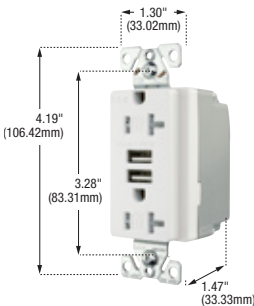

Commercial grade receptacles

Commercial grade straight blade receptacles

Product description

2-pole, 3-wire grounding
15A, 125V/AC
20A, 125V/AC
NEMA 5-15R, 5-20R

7750

TR7756

TR7735

TR775

USB charging station

USB rating		Description	Color suffix	Catalog no.
A	V/DC			
5.0 total	5	USB charging station, wire leads	BK, LA, V, W	□ 7750__

USB charger with tamper resistant receptacles

Rating				Description	Color suffix	Catalog no.
A	V/AC	Amps	V/DC			
15	125	3.1	5	USB charger with TR duplex receptacle, wire leads	A, B, BK, GY, LA, V, W	□ TR7755__
20	125	3.1	5	USB charger with TR duplex receptacle, wire leads	A, B, BK, GY, LA, V, W	□ TR7756__

Tamper resistant clock hanger receptacles

Rating				Description	Color	Catalog No.	
A	V/AC	NEMA					
15	125	5-15R		Single clock hanger receptacle side wire	W	□ TR775W	●
				Recessed duplex receptacle, push wire & side wire	W	□ TR780W	●