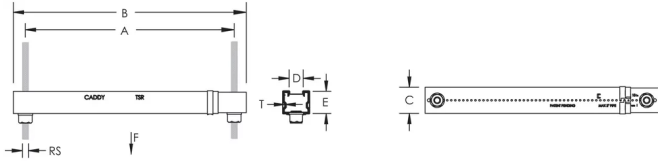

ADDITIONAL PRODUCT DETAILS

Static Load 1 represents a distributed load for 12" - 20" (300 - 500 mm) installations and a point load for 12" - 16" (300 - 400 mm) installations. Static Load 2 represents a point load for 16" - 20" (400 - 500 mm) installations.

DIAGRAMS

WARNING

nVent products shall be installed and used only as indicated in nVent's product instruction sheets and training materials. Instruction sheets are available at www.nvent.com and from your nVent customer service representative. Improper installation, misuse, misapplication or other failure to completely follow nVent's instructions and warnings may cause product malfunction, property damage, serious bodily injury and death and/or void your warranty.

North America

+1.800.753.9221
Option 1 – Customer Care
Option 2 – Technical Support

Europe

Netherlands:
+31 800-0200135
France:
+33 800 901 793

Europe

Germany:
800 1890272
Other Countries:
+31 13 5835404

APAC

Shanghai:
+ 86 21 2412 1618/19
Sydney:
+61 2 9751 8500

Our powerful portfolio of brands:
nVent.com **CADDY ERICO HOFFMAN RAYCHEM SCHROFF**
TRACER