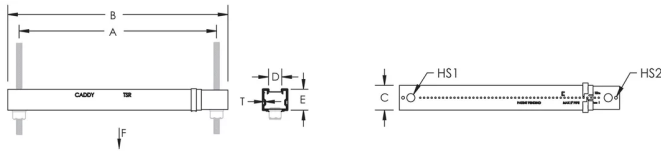

ADDITIONAL PRODUCT DETAILS

Static Load 1 represents a distributed load for 12" - 20" (300 - 500 mm) installations and a point load for 12" - 16" (300 - 400 mm) installations. Static Load 2 represents a point load for 16" - 20" (400 - 500 mm) installations.

DIAGRAMS

WARNING

nVent products shall be installed and used only as indicated in nVent's product instruction sheets and training materials. Instruction sheets are available at www.nvent.com and from your nVent customer service representative. Improper installation, misuse, misapplication or other failure to completely follow nVent's instructions and warnings may cause product malfunction, property damage, serious bodily injury and death and/or void your warranty.

North America

+1.800.753.9221

Option 1 – Customer Care

Option 2 – Technical Support

Europe

Netherlands:

+31 800-0200135

France:

+33 800 901 793

Europe

Germany:

800 1890272

Other Countries:

+31 13 5835404