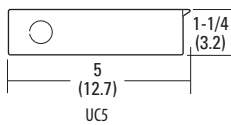

CATALOG NUMBER	NUMBER OF LAMPS	LENGTH	WATTAGE	NUMBER OF BALLAST	VOLTAGE	BALLAST	ENERGY STAR® QUALIFIED	LAMP INCLUDED	LAMP TYPE
UC512	1	12"	8W	1	120	Electronic, instant start	Y	Y	Preheat T5
UC521	1	21"	13W	1	120	Electronic, instant start	Y	Y	Preheat T5
UC524	2	24"	8W	1	120	Electronic, instant start	Y	Y	Preheat T5
UC533	2	33"	One 8W & one 13W	1	120	Electronic, instant start	Y	Y	Preheat T5
UC542	2	42"	13W	1	120	Electronic, instant start	Y	Y	Preheat T5
UC818	1	18"	15W	1	120	Electronic, instant start	Y	N	T8
UC824	1	24"	17W	1	120	Electronic, instant start	Y	N	T8
UC836	1	36"	25W	1	120	Electronic, instant start	Y	N	T8
UC848	1	48"	32W	1	120	Electronic, instant start	Y	N	T8

ADDITIONAL INFORMATION

For additional product information, visit www.lithonia.com.

Drawings are for dimensional detail only and may not represent actual mechanical configuration. Dimensions are shown in inches (centimeters) unless otherwise noted.