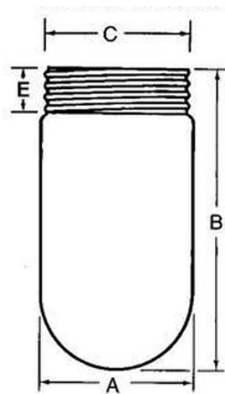

Vaportight Lighting & Accessories

T&B Catalog Number:

VGL-02
04226952510
Active

UPC Number:

Status:

Description:

200-Watt Glass Globe

Features

Fully threaded globes prevent cross threading assuring a tight seal.

Application

Low maintenance indoor/outdoor lighting where moisture, dirt, dust, corrosion and rough service are problems.

To light cold storage facilities, walkways, bridges, tunnels and security locations.

Used with colored globes as warning, caution or directional lights.

General

Globe Material	Lime Crystal Glass
Maximum Wattage	200

Dimension Information

Inner Diameter (inches)	31 3/16
A (inches)	4 3/8
B (inches)	8 3/8
C (inches)	4 5/16
D (inches)	1

Packaging

T&B Order Multiple	6
T&B Inner Pack	1
Package in Units	6
T&B Sold in UOM	Each
T&B Weight Per UOM	2 lbs. Each

Application Support

Product Overview	Available on Website
D-Pak Merchandising System	Available on Website
Industry Cross Reference	Available on Website

Certifications

RoHS Compliance	Yes

Certifications

File Nbr:
E 51152

For further technical assistance, please contact us...