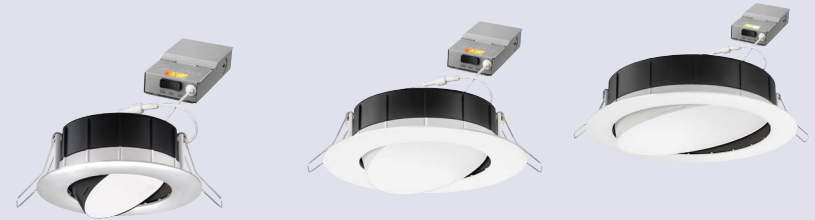

At Acuity Brands®

we're expanding our Wafer™ family, so that you don't have to!

Juno® Wafer® LED Downlight 5CCT Switchable White Series

Available in Ultra-Thin Smooth and Regressed Baffle Style

- Features built-in switch for 5CCT adjustability
- Ultra-Thin style matches current Lithonia Lighting® Wafer and is available in 4", 6" and 8"
- Regressed Baffle style mimics typical recessed baffle trim and is available in 4" and 6"
- Uses the same template, extension cords, mounting pans and dedicated mounting accessories as our Lithonia 3CCT product offering

Juno 5CCT Regressed Wafer is available in 4" and 6"

Juno 5CCT Ultra-Thin Wafer is available in 4", 6" and 8"

5 Switchable White Color Temperatures Ranging from Warm White (2700K) to Daylight (5000K)

Lithonia Lighting® Wafer™ Family

Sizes ranging from 3" aperture to 8" aperture with various sizes available in switchable or static CCT, round, square, adjustable and MVOLT options

- WF3 27K, 30K and 40K (Static)
- WF3 Adjustable 30K (Static)
- WF4E and WF6E (Static)
- WF4 3CCT, WF6 3CCT, WF8 3CCT
- WF4 Adjustable 3CCT, WF6 Adjustable 3CCT
- WF4 Square 3CCT and WF6 Square 3CCT
- WF4 3CCT MVOLT, WF6 3CCT MVOLT, and WF8 3CCT MVOLT