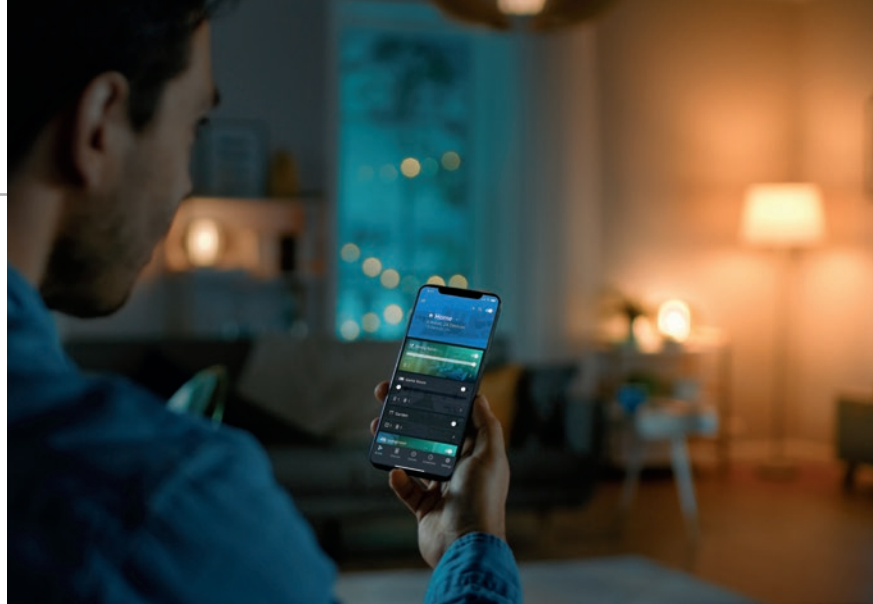

Wi-Fi Smart Fan Speed Control

Cool Off. Turn your ceiling fan ON/OFF or set the speed without leaving the couch or from another room, adding comfort and convenience.

Fan Speed Control:
EWFVSC15 [pg. 8](#)

Wi-Fi Smart Outdoor Duplex Receptacle*

Sunrise and Sunset. Conveniently schedule your outdoor products such as your Christmas and landscape lights, or outdoor fountains to turn ON/OFF automatically, saving money.

Outdoor Receptacle:
EWFVRCR15 [pg. 9](#)

*Install with weatherproof cover (sold separately)

Wi-Fi smart devices

Eaton's broad selection of Wi-Fi smart devices offer reliability with unbeatable ease of setup. Every device sets up quickly and easily with the free Eaton Brightlayer Home App—no hubs or controllers are necessary. You can even add voice control integration using Google Home or Amazon Alexa.

- No hub required**
Quickly and easily set up a wide variety of smart home lighting-control devices without hubs or controllers
- Simple setup**
Setting up the Eaton smart home devices are no sweat with the Eaton Brightlayer Home App!
- Control from anywhere**
Home or away, control your home from anywhere in the world
- Easy installation**
LED indicator lights confirm proper and successful installation and works with most light bulbs
- Personalization**
Set different scenes, dim, turn ON/OFF and set schedules to fit your daily activities
- Automatic updates**
Ensure you have the latest features and peak device performance through our automatic over-the-air updates
- Easy integration**
Easily integrates with Amazon Alexa or Google Home for voice control
- Energy savings**
Group, dim, and schedule a room or entire home, cutting back on wasted energy and saving money
- Boost security**
Schedule your indoor and outdoor lighting to automatically turn ON/OFF when you are home or away