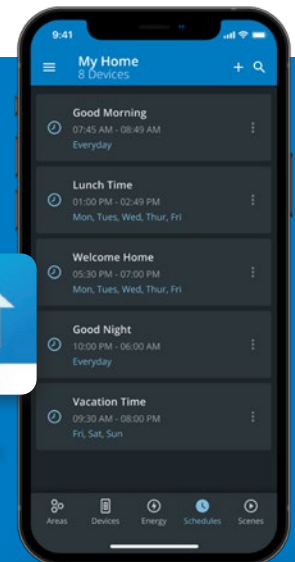

- No hub required**
Quickly and easily set up a wide variety of smart home lighting-control devices without hubs or controllers
- Simple setup**
Setting up the Eaton smart home devices are no sweat with the Eaton Brightlayer Home App!
- Control from anywhere**
Home or away, control your home from anywhere in the world
- Easy installation**
LED indicator lights confirm proper and successful installation and works with most light bulbs
- Personalization**
Set different scenes, dim, turn ON/OFF and set schedules to fit your daily activities
- Automatic updates**
Ensure you have the latest features and peak device performance through our automatic over-the-air updates
- Easy integration**
Easily integrates with Amazon Alexa or Google Home for voice control
- Energy savings**
Group, dim, and schedule a room or entire home, cutting back on wasted energy and saving money
- Boost security**
Schedule your indoor and outdoor lighting to automatically turn ON/OFF when you are home or away

Set-up your devices in 3 easy steps!

No hubs or controllers required

- 1 Install your Wi-Fi Smart Devices
- 2 Download the Eaton Brightlayer Home App
 
- 3 Add your device to the app

*Accessory dimmer is controlled using Wi-Fi Smart Dimmer in app

Eaton
Brightlayer
Home
App

Set the Mood.

Dim your lights or turn lights ON/OFF for a romantic dinner or movie night, or simply to save energy.

Wi-Fi Smart Dimmer

EWFD30

Single pole, 3-way, and multi-location