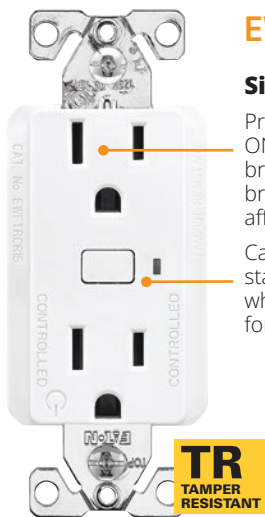

Add wireless control to your outlets.

Wi-Fi Smart Duplex Receptacle

EWFTRCR15

Single pole, 3-way

Pressing and holding ON button for 2 seconds brings light to full brightness without affecting preset levels

Can be wired with standard 3-way switch where traveler wire exists for 3-way

TR
TAMPER
RESISTANT

EWFTRCR15
(PJS26W wallplate
sold separately)

Features

- Set up and control receptacle using the Eaton Brightlayer Home App or by voice commands
- No hub required
- Provides control of one outlet leaving the other one for normal use
- Can be wired with a standard 3-way switch where a traveler wire exists
- RGB LED for precise status indication
- Neutral required for installation
- For added safety, complies with NEC® specification that states all receptacles installed in dwelling units must be tamper resistant
- Rated for 1/2 HP motor loads
- Adjust how long lights stay on to allow for a safe, convenient exit