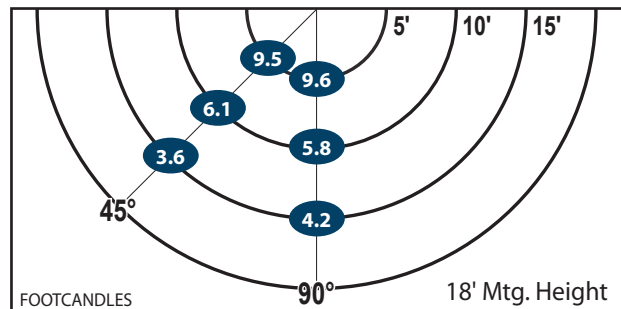

Dimensions and Specifications

Overall Height: 9.01" **Depth: 9.78"**
Overall Width: 18.2" **Weight: 15 lbs.**

Recommended Mounting Height - 18-20 ft.

Mtg. Hgt.	FOOTCANDLES ON THE GROUND						Avg. FCs 450 SQ. FT.
	90°			45°			
	5'	10'	15'	5'	10'	15'	
18'	9.6	5.8	4.2	9.5	6.1	3.6	6.5
20'	6.8	4.8	3.4	6.6	5.2	3.4	5.0

Dimensions and Specifications

Overall Height: 9.01" **Depth: 9.78"**
Overall Width: 18.2" **Weight: 15 lbs.**

Recommended Mounting Height - 18-20 ft.

200,000+ HOURS

*The majority of Atlas Lighting Products are assembled in USA facilities by an American Workforce utilizing both Domestic and Foreign components