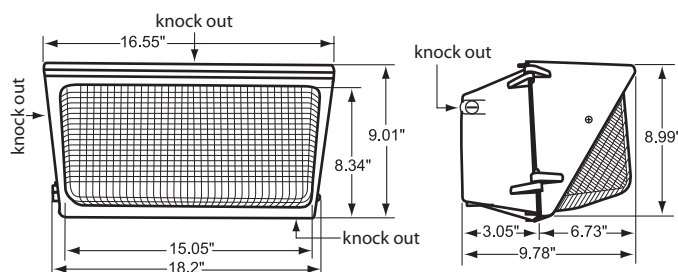

Dimensions and Specifications

Overall Height: 9.01" **Depth: 9.78"**
Overall Width: 18.2" **Weight: 15 lbs.**

Recommended Mounting Height - 18-20 ft.

Mtg. Hgt.	FOOTCANDLES ON THE GROUND						Avg. FCs 450 SQ. FT.
	90°			45°			
	5'	10'	15'	5'	10'	15'	
18'	9.6	5.8	4.2	9.5	6.1	3.6	6.5
20'	6.8	4.8	3.4	6.6	5.2	3.4	5.0

Dimensions and Specifications

Overall Height: 9.01" **Depth: 9.78"**
Overall Width: 18.2" **Weight: 15 lbs.**

Recommended Mounting Height - 18-20 ft.

200,000+ HOURS

*The majority of Atlas Lighting Products are assembled in USA facilities by an American Workforce utilizing both Domestic and Foreign components