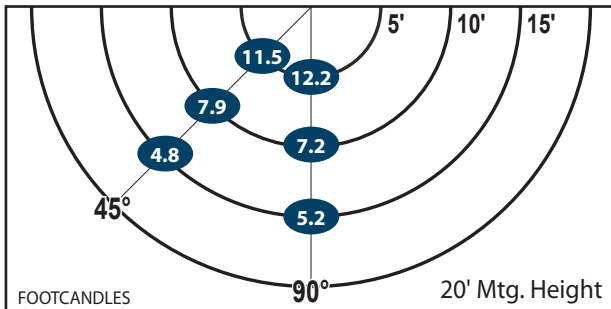

Recommended Mounting Height - 20-22 ft.