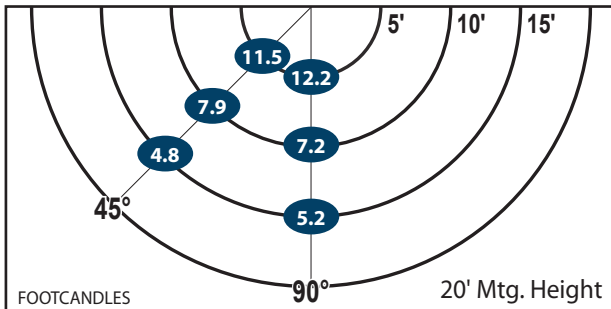

LPW: 98 CRI: 81

DIMMING: 10-100%

DIMMING: 10-100%

Design is Protected by U.S. Patent No. 9,482,395

Ordering Information

CATALOG #	DESCRIPTION	VOLTS	COLOR TEMP
WLD86LED	86W LED Wall Light	120-277	4500K
WLD86LED3K	86W LED Wall Light	120-277	3000K

Mtg. Hgt.	FOOTCANDLES ON THE GROUND						Avg. FCs 450 SQ. FT.
	90°			45°			
	5'	10'	15'	5'	10'	15'	
20'	12.2	7.2	5.2	11.5	7.9	4.8	8.1
22'	10.4	6.8	4.6	9.6	7.2	4.6	7.2

Performance

- 95% Efficient Reflector Targets the Light
- Eliminates Glare & Offensive Light
- Less Wasted Light
- More Footcandles on the Ground
- Creates a Smooth & Uniform Light Pattern

Dimensions and Specifications

Overall Height: 9.01"

Depth: 9.78"

Overall Width: 18.2"

Weight: 15 lbs.

*The majority of Atlas Lighting Products are assembled in USA facilities by an American Workforce utilizing both Domestic and Foreign components