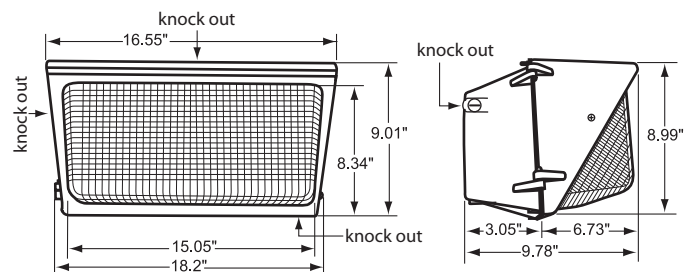

Mtg. Hgt.	FOOTCANDLES ON THE GROUND						Avg. FCs 450 SQ. FT.
	90°			45°			
	5'	10'	15'	5'	10'	15'	
20'	12.2	7.2	5.2	11.5	7.9	4.8	8.1
22'	10.4	6.8	4.6	9.6	7.2	4.6	7.2

Performance

- 95% Efficient Reflector Targets the Light
- Eliminates Glare & Offensive Light
- Less Wasted Light
- More Footcandles on the Ground
- Creates a Smooth & Uniform Light Pattern

Dimensions and Specifications

Overall Height: 9.01"

Depth: 9.78"

Overall Width: 18.2"

Weight: 15 lbs.

*The majority of Atlas Lighting Products are assembled in USA facilities by an American Workforce utilizing both Domestic and Foreign components