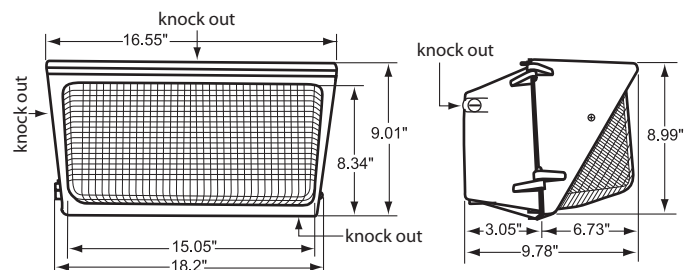

Dimensions and Specifications

Overall Height: 9.01"

Depth: 9.78"

Overall Width: 18.2"

Weight: 15 lbs.

*The majority of Atlas Lighting Products are assembled in USA facilities by an American Workforce utilizing both Domestic and Foreign components

Mtg. Hgt.	FOOTCANDLES ON THE GROUND						Avg. FCs 450 SQ. FT.
	90°			45°			
	5'	10'	15'	5'	10'	15'	
20'	12.2	7.2	5.2	11.5	7.9	4.8	8.1
22'	10.4	6.8	4.6	9.6	7.2	4.6	7.2

Performance

- 95% Efficient Reflector Targets the Light
- Eliminates Glare & Offensive Light
- Less Wasted Light
- More Footcandles on the Ground
- Creates a Smooth & Uniform Light Pattern