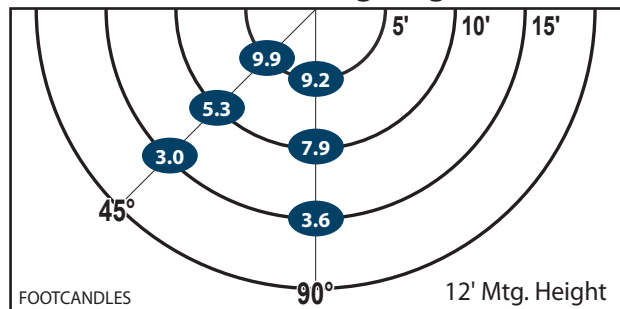

Dimensions and Specifications

Overall Height: 9.02"

Depth: 7.85"

Overall Width: 14.2"

Weight: 9.2 lbs.

Recommended Mounting Height - 12-14 ft.

Mtg. Hgt.	FOOTCANDLES ON THE GROUND						Avg. FCs 450 SQ. FT.
	90°			45°			
	5'	10'	15'	5'	10'	15'	
12'	9.2	7.9	3.6	9.9	5.3	3.0	6.5
14'	8.0	4.4	3.0	7.6	6.1	3.7	5.5

Dimensions and Specifications

Overall Height: 9.02"

Depth: 7.85"

Overall Width: 14.2"

Weight: 9.2 lbs.

200,000+ HOURS

*The majority of Atlas Lighting Products are assembled in USA facilities by an American Workforce utilizing both Domestic and Foreign components