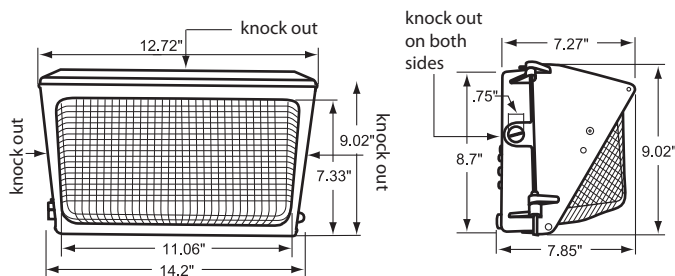

Dimensions and Specifications

Overall Height: 9.02"

Depth: 7.85"

Overall Width: 14.2"

Weight: 9.2 lbs.

Recommended Mounting Height - 12-14 ft.

Mtg. Hgt.	FOOTCANDLES ON THE GROUND						Avg. FCs 450 SQ. FT.
	90°			45°			
	5'	10'	15'	5'	10'	15'	
12'	9.2	7.9	3.6	9.9	5.3	3.0	6.5
14'	8.0	4.4	3.0	7.6	6.1	3.7	5.5

Recommended Mounting Height - 12-14 ft.

Mtg. Hgt.	FOOTCANDLES ON THE GROUND						Avg. FCs 450 SQ. FT.
	90°			45°			
	5'	10'	15'	5'	10'	15'	
12'	9.2	7.9	3.6	9.9	5.3	3.0	6.5
14'	8.0	4.4	3.0	7.6	6.1	3.7	5.5

Dimensions and Specifications

Overall Height: 9.02"

Depth: 7.85"

Overall Width: 14.2"

Weight: 9.2 lbs.

200,000+ HOURS

*The majority of Atlas Lighting Products are assembled in USA facilities by an American Workforce utilizing both Domestic and Foreign components