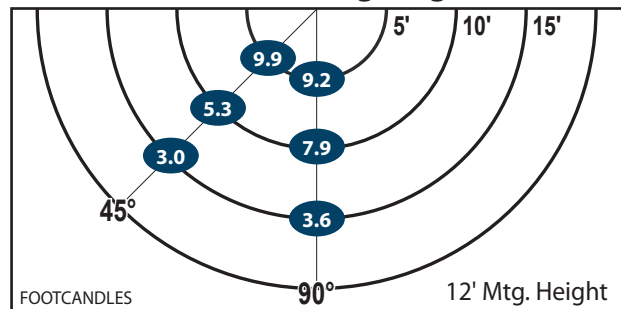

Dimensions and Specifications

Overall Height: 9.02"

Depth: 7.85"

Overall Width: 14.2"

Weight: 9.2 lbs.

Recommended Mounting Height - 12-14 ft.

Mtg. Hgt.	FOOTCANDLES ON THE GROUND						Avg. FCs 450 SQ. FT.
	90°			45°			
	5'	10'	15'	5'	10'	15'	
12'	9.2	7.9	3.6	9.9	5.3	3.0	6.5
14'	8.0	4.4	3.0	7.6	6.1	3.7	5.5

Recommended Mounting Height - 12-14 ft.

Mtg. Hgt.	FOOTCANDLES ON THE GROUND						Avg. FCs 450 SQ. FT.
	90°			45°			
	5'	10'	15'	5'	10'	15'	
12'	9.2	7.9	3.6	9.9	5.3	3.0	6.5
14'	8.0	4.4	3.0	7.6	6.1	3.7	5.5

Dimensions and Specifications

Overall Height: 9.02"

Depth: 7.85"

Overall Width: 14.2"

Weight: 9.2 lbs.

200,000+ HOURS

*The majority of Atlas Lighting Products are assembled in USA facilities by an American Workforce utilizing both Domestic and Foreign components