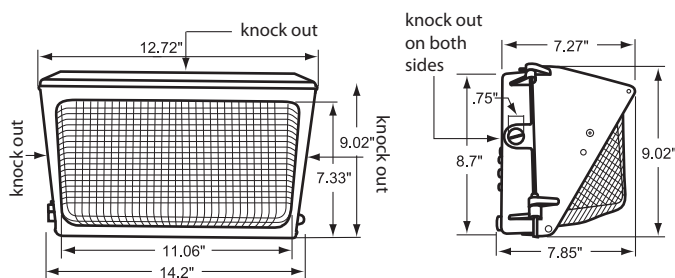

Dimensions and Specifications

Overall Height: 9.02"

Depth: 7.85"

Overall Width: 14.2"

Weight: 9.2 lbs.

Recommended Mounting Height - 12-14 ft.

Mtg. Hgt.	FOOTCANDLES ON THE GROUND						Avg. FCs 450 SQ. FT.
	90°			45°			
	5'	10'	15'	5'	10'	15'	
12'	9.2	7.9	3.6	9.9	5.3	3.0	6.5
14'	8.0	4.4	3.0	7.6	6.1	3.7	5.5