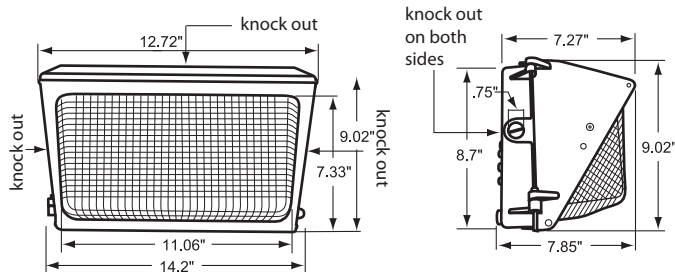

Dimensions and Specifications

Overall Height: 9.02"

Depth: 7.85"

Overall Width: 14.2"

Weight: 9.2 lbs.

Recommended Mounting Height - 12-14 ft.

Mtg. Hgt.	FOOTCANDLES ON THE GROUND						Avg. FCs 450 SQ. FT.
	90°			45°			
	5'	10'	15'	5'	10'	15'	
12'	9.2	7.9	3.6	9.9	5.3	3.0	6.5
14'	8.0	4.4	3.0	7.6	6.1	3.7	5.5

Dimensions and Specifications

Overall Height: 9.02"

Depth: 7.85"

Overall Width: 14.2"

Weight: 9.2 lbs.

200,000+ HOURS

*The majority of Atlas Lighting Products are assembled in USA facilities by an American Workforce utilizing both Domestic and Foreign components